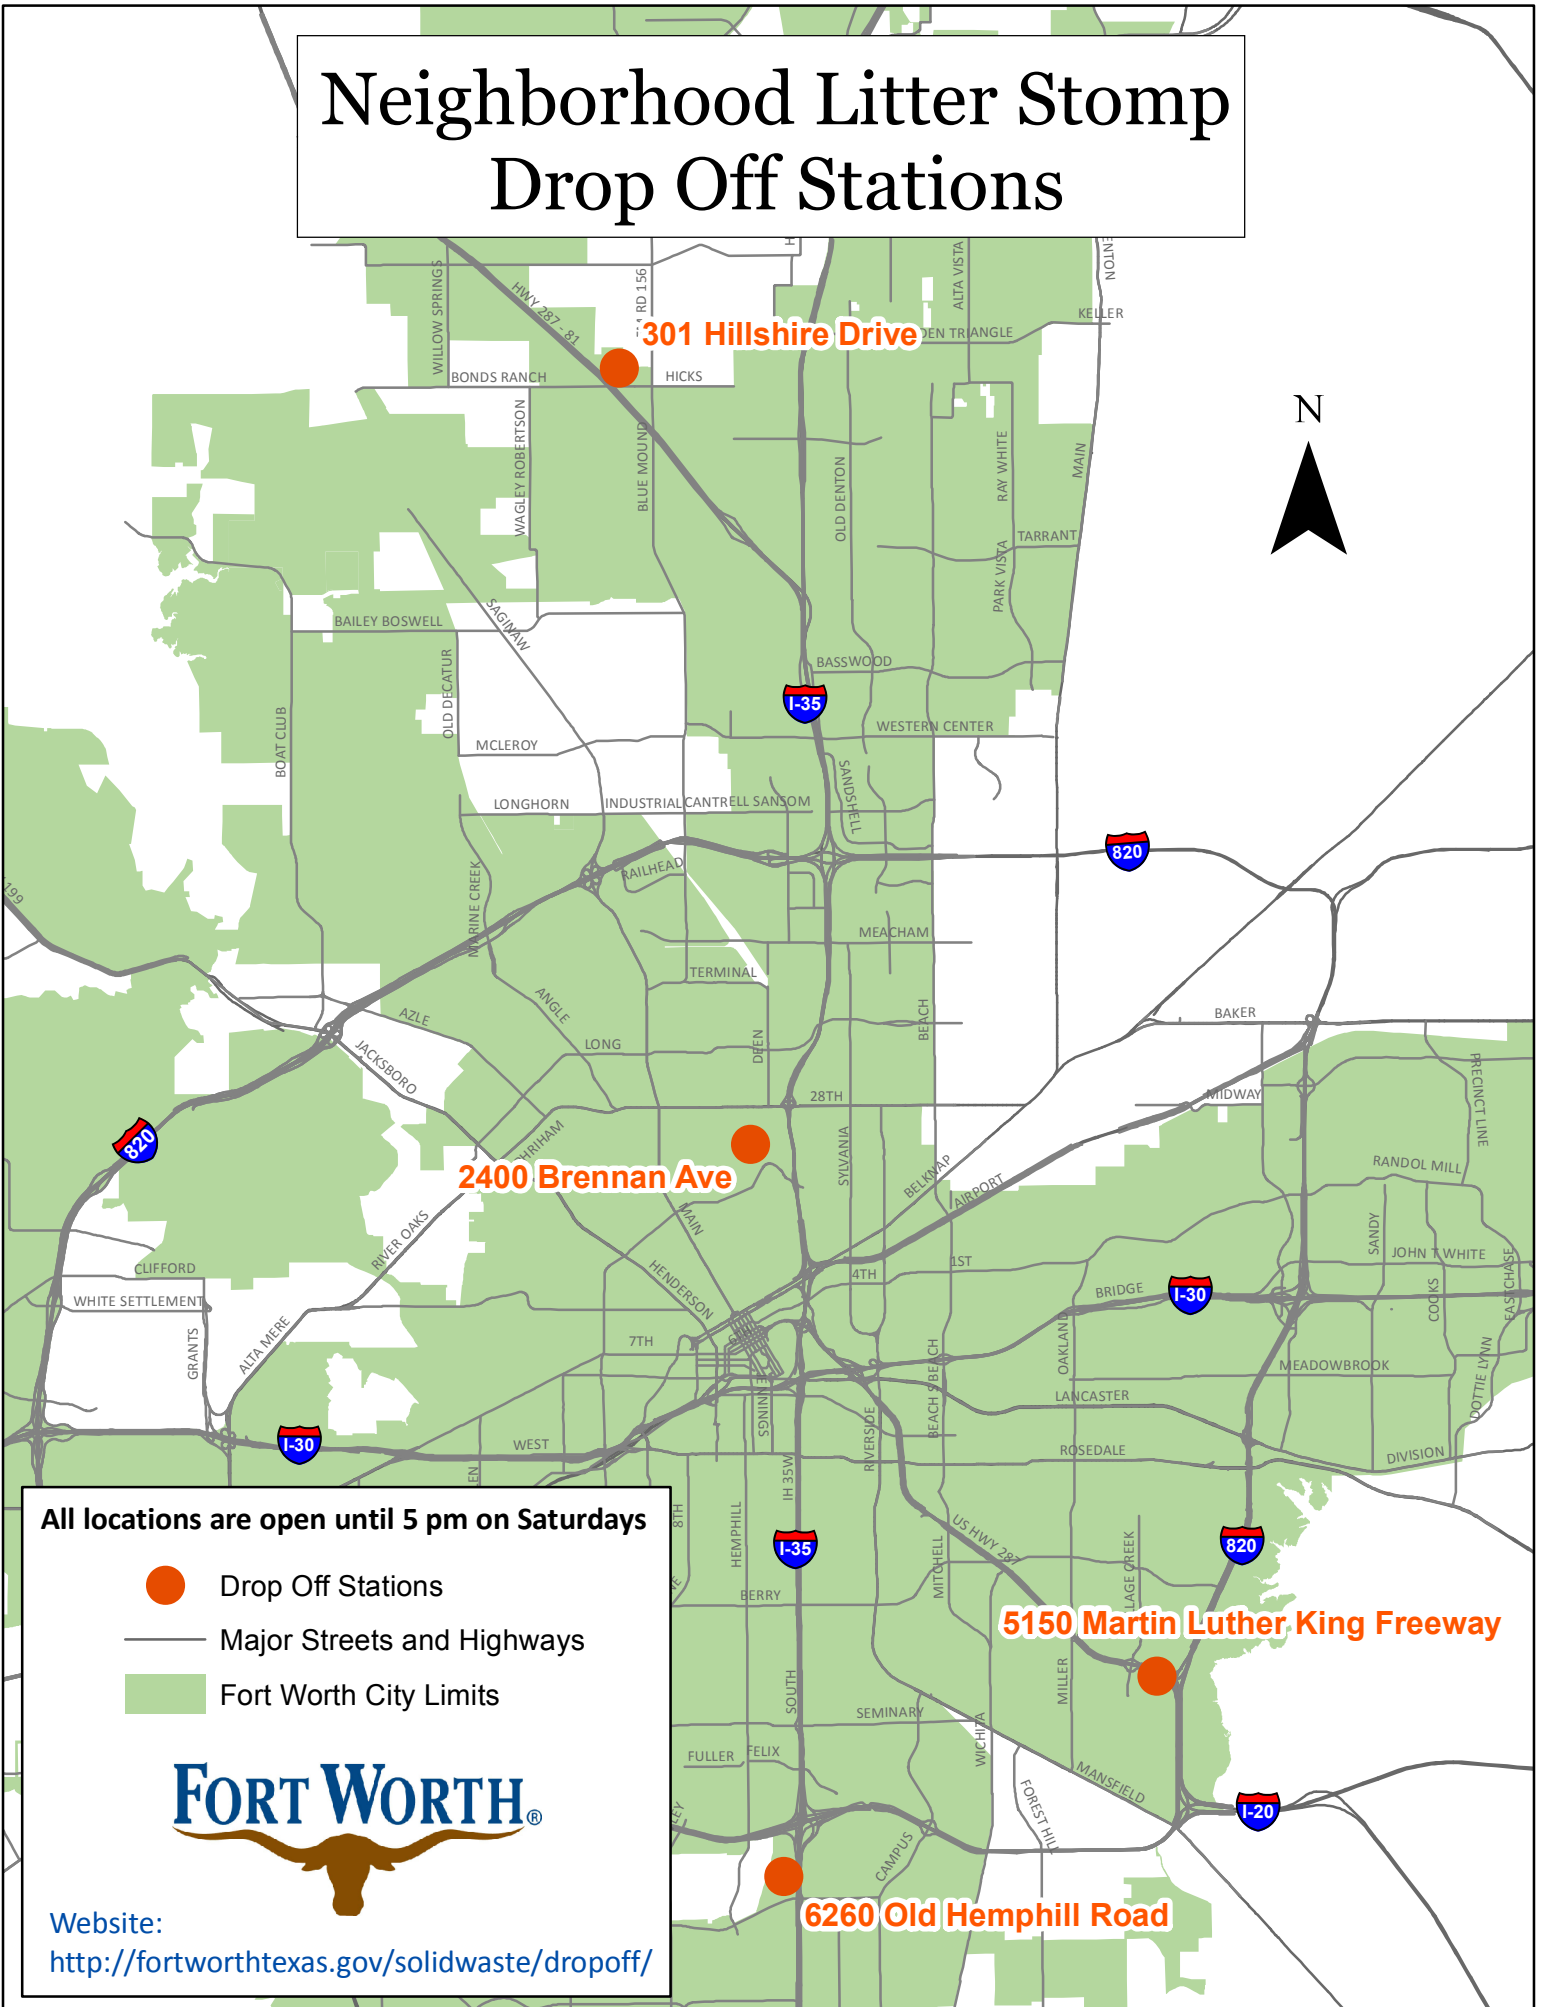

Neighborhood Litter Stomp Drop Off Stations

All locations are open until 5 pm on Saturdays

-  Drop Off Stations
-  Major Streets and Highways
-  Fort Worth City Limits

Website:
<http://fortworthtexas.gov/solidwaste/dropoff/>