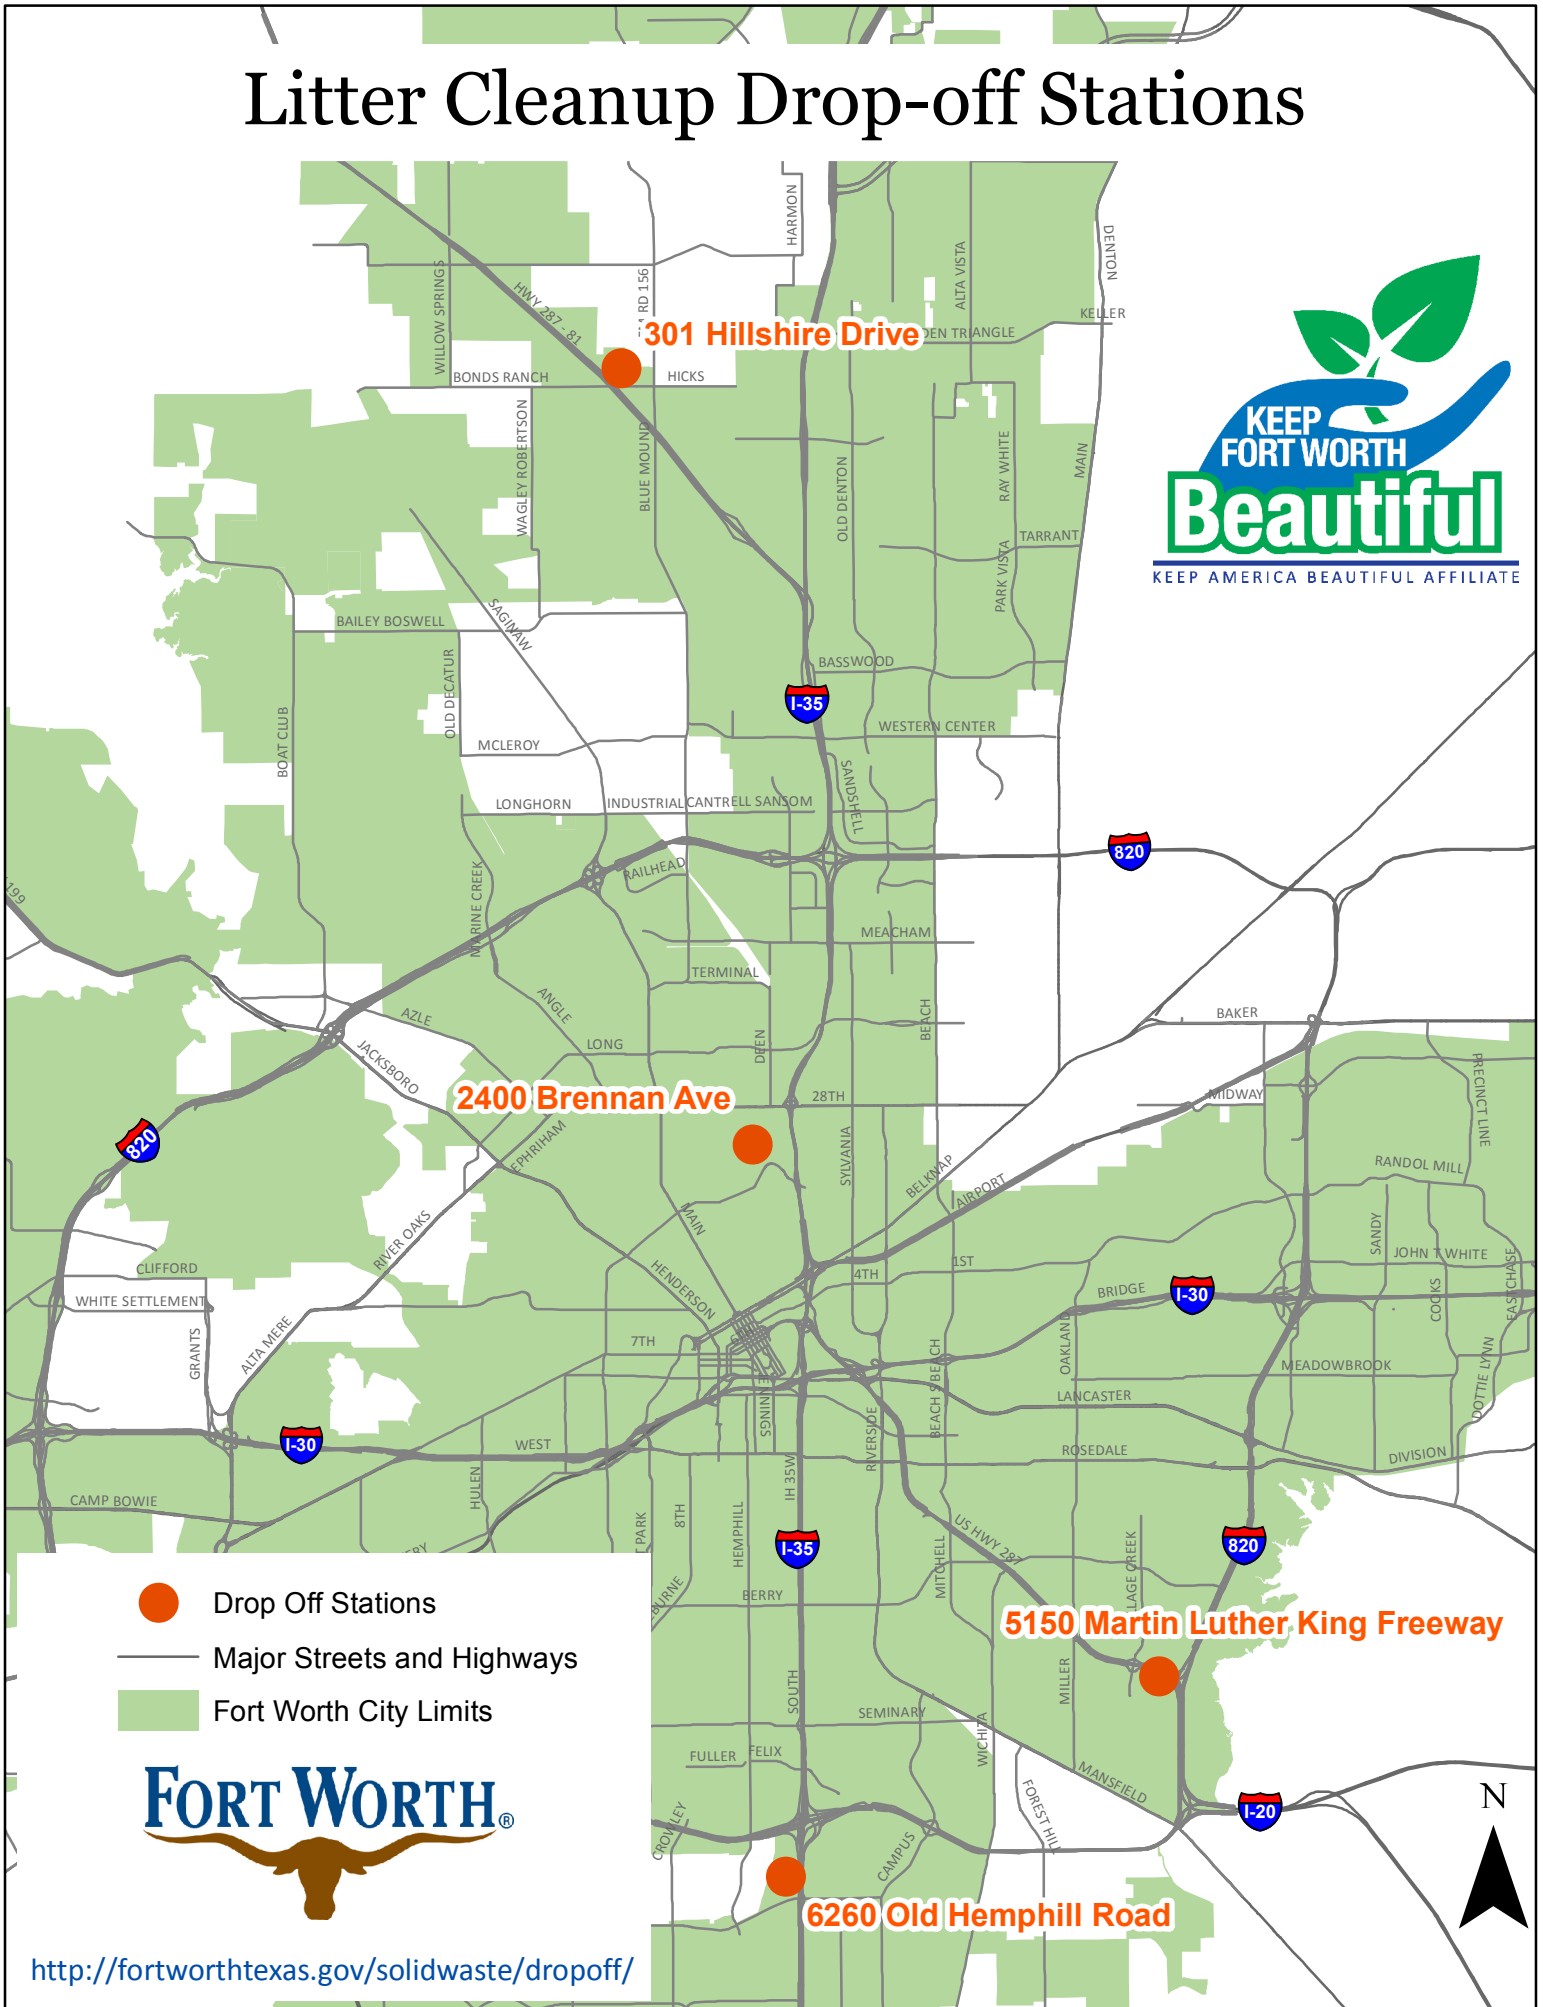

Litter Cleanup Drop-off Stations

- Drop Off Stations
- Major Streets and Highways
- Fort Worth City Limits

<http://fortworthtexas.gov/solidwaste/dropoff/>