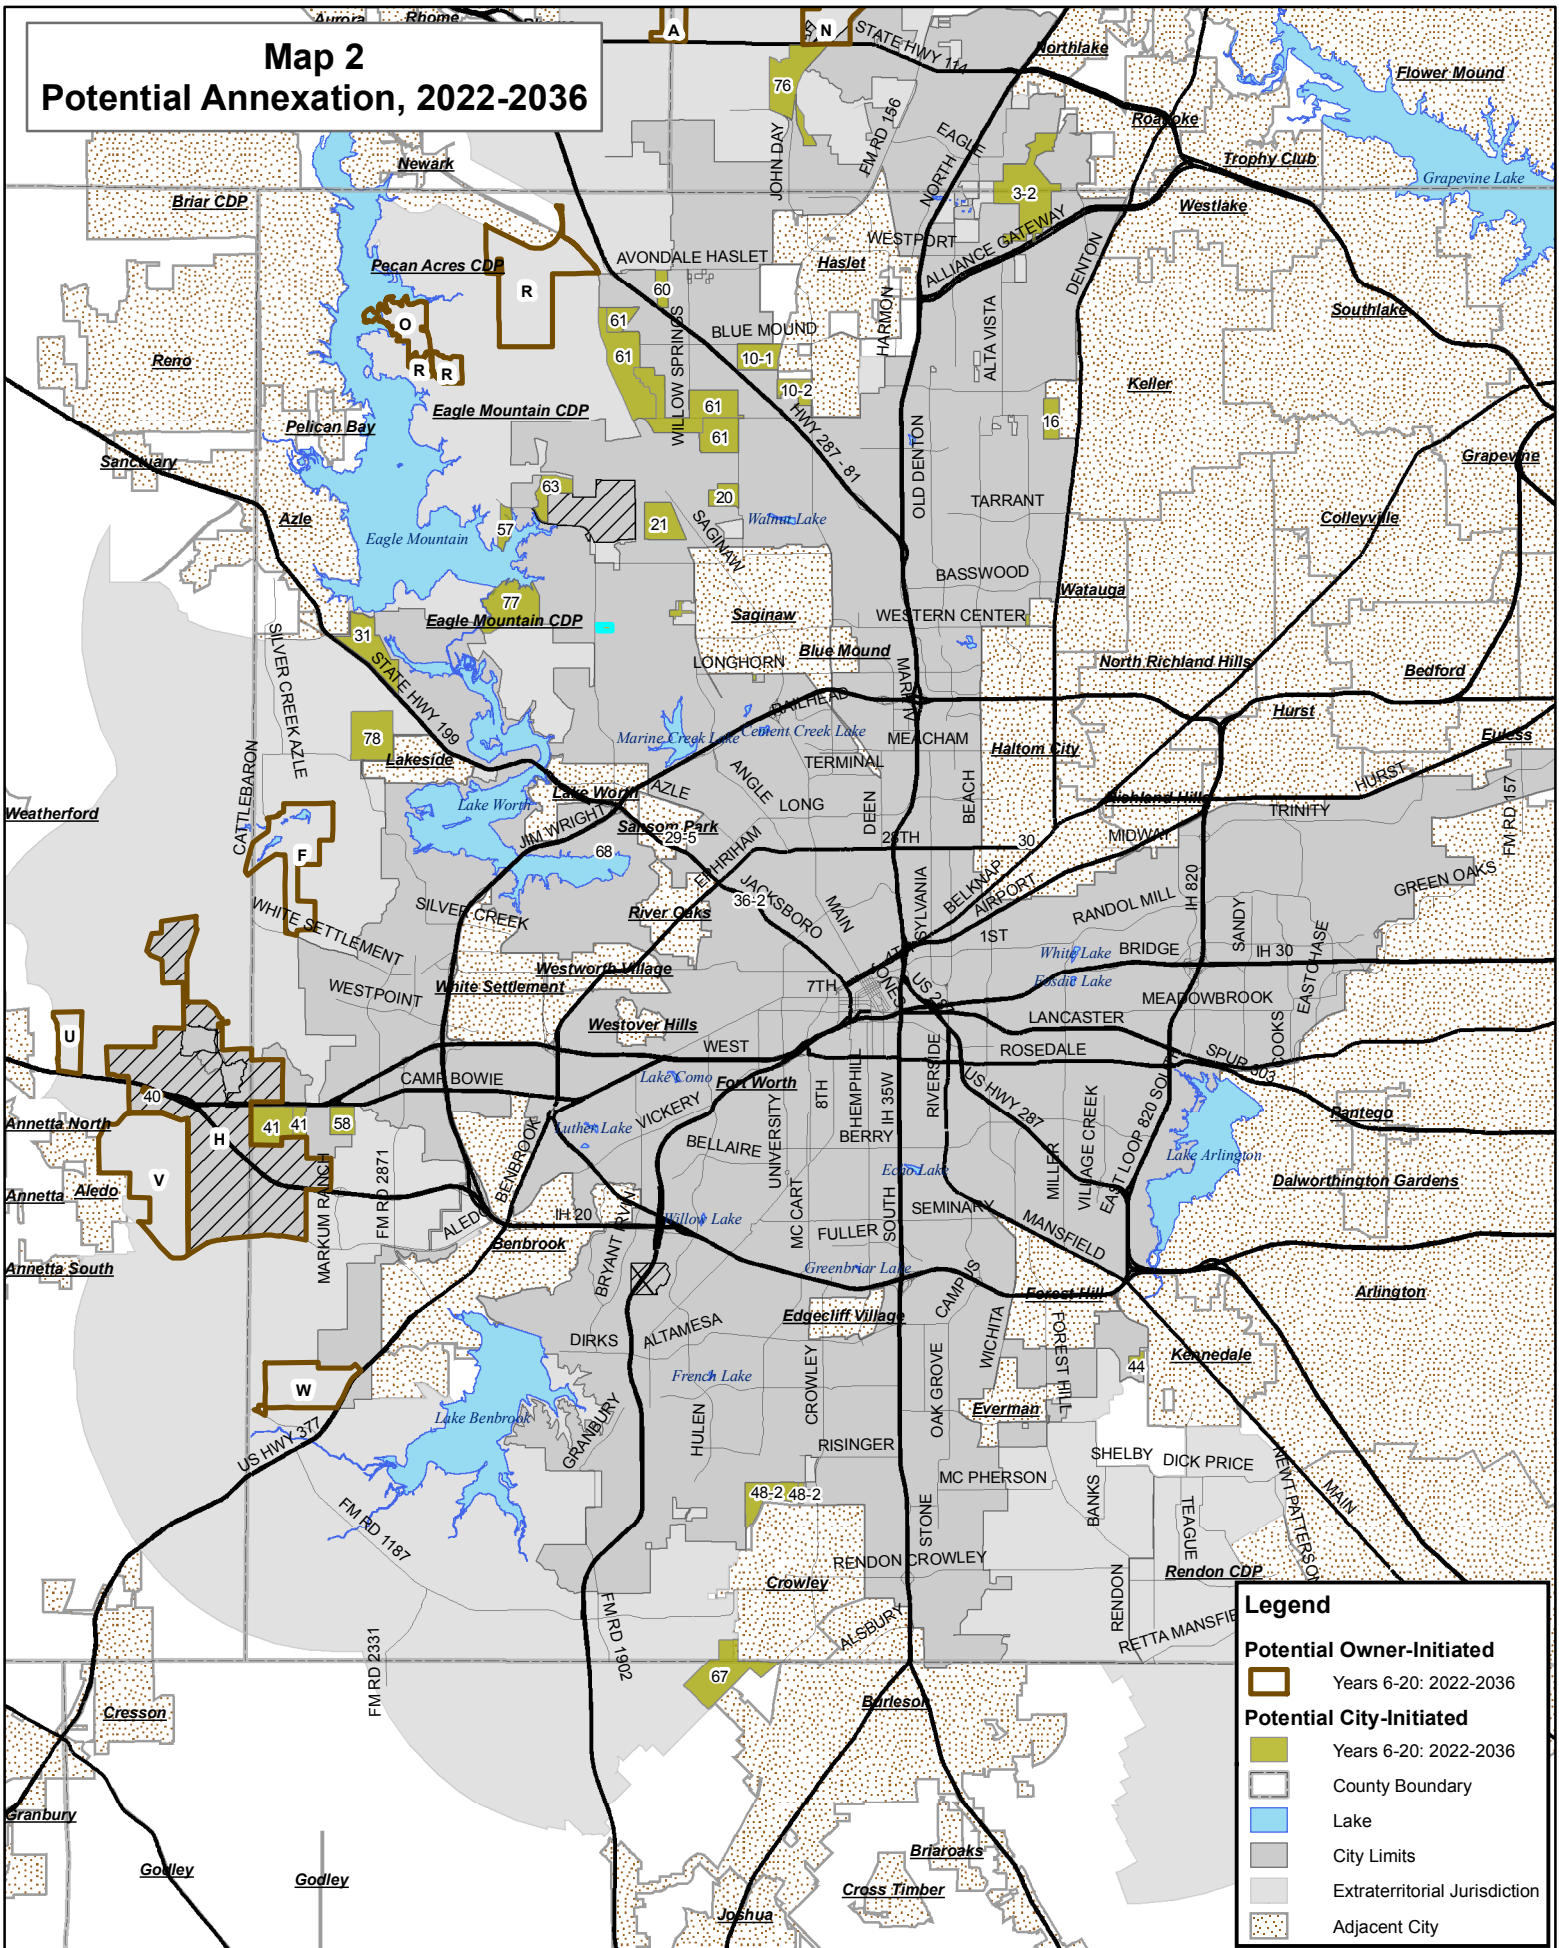

Map 2 Potential Annexation, 2022-2036

Legend

- Potential Owner-Initiated
  Years 6-20: 2022-2036
- Potential City-Initiated
  Years 6-20: 2022-2036
- County Boundary
- Lake
- City Limits
- Extraterritorial Jurisdiction
- Adjacent City