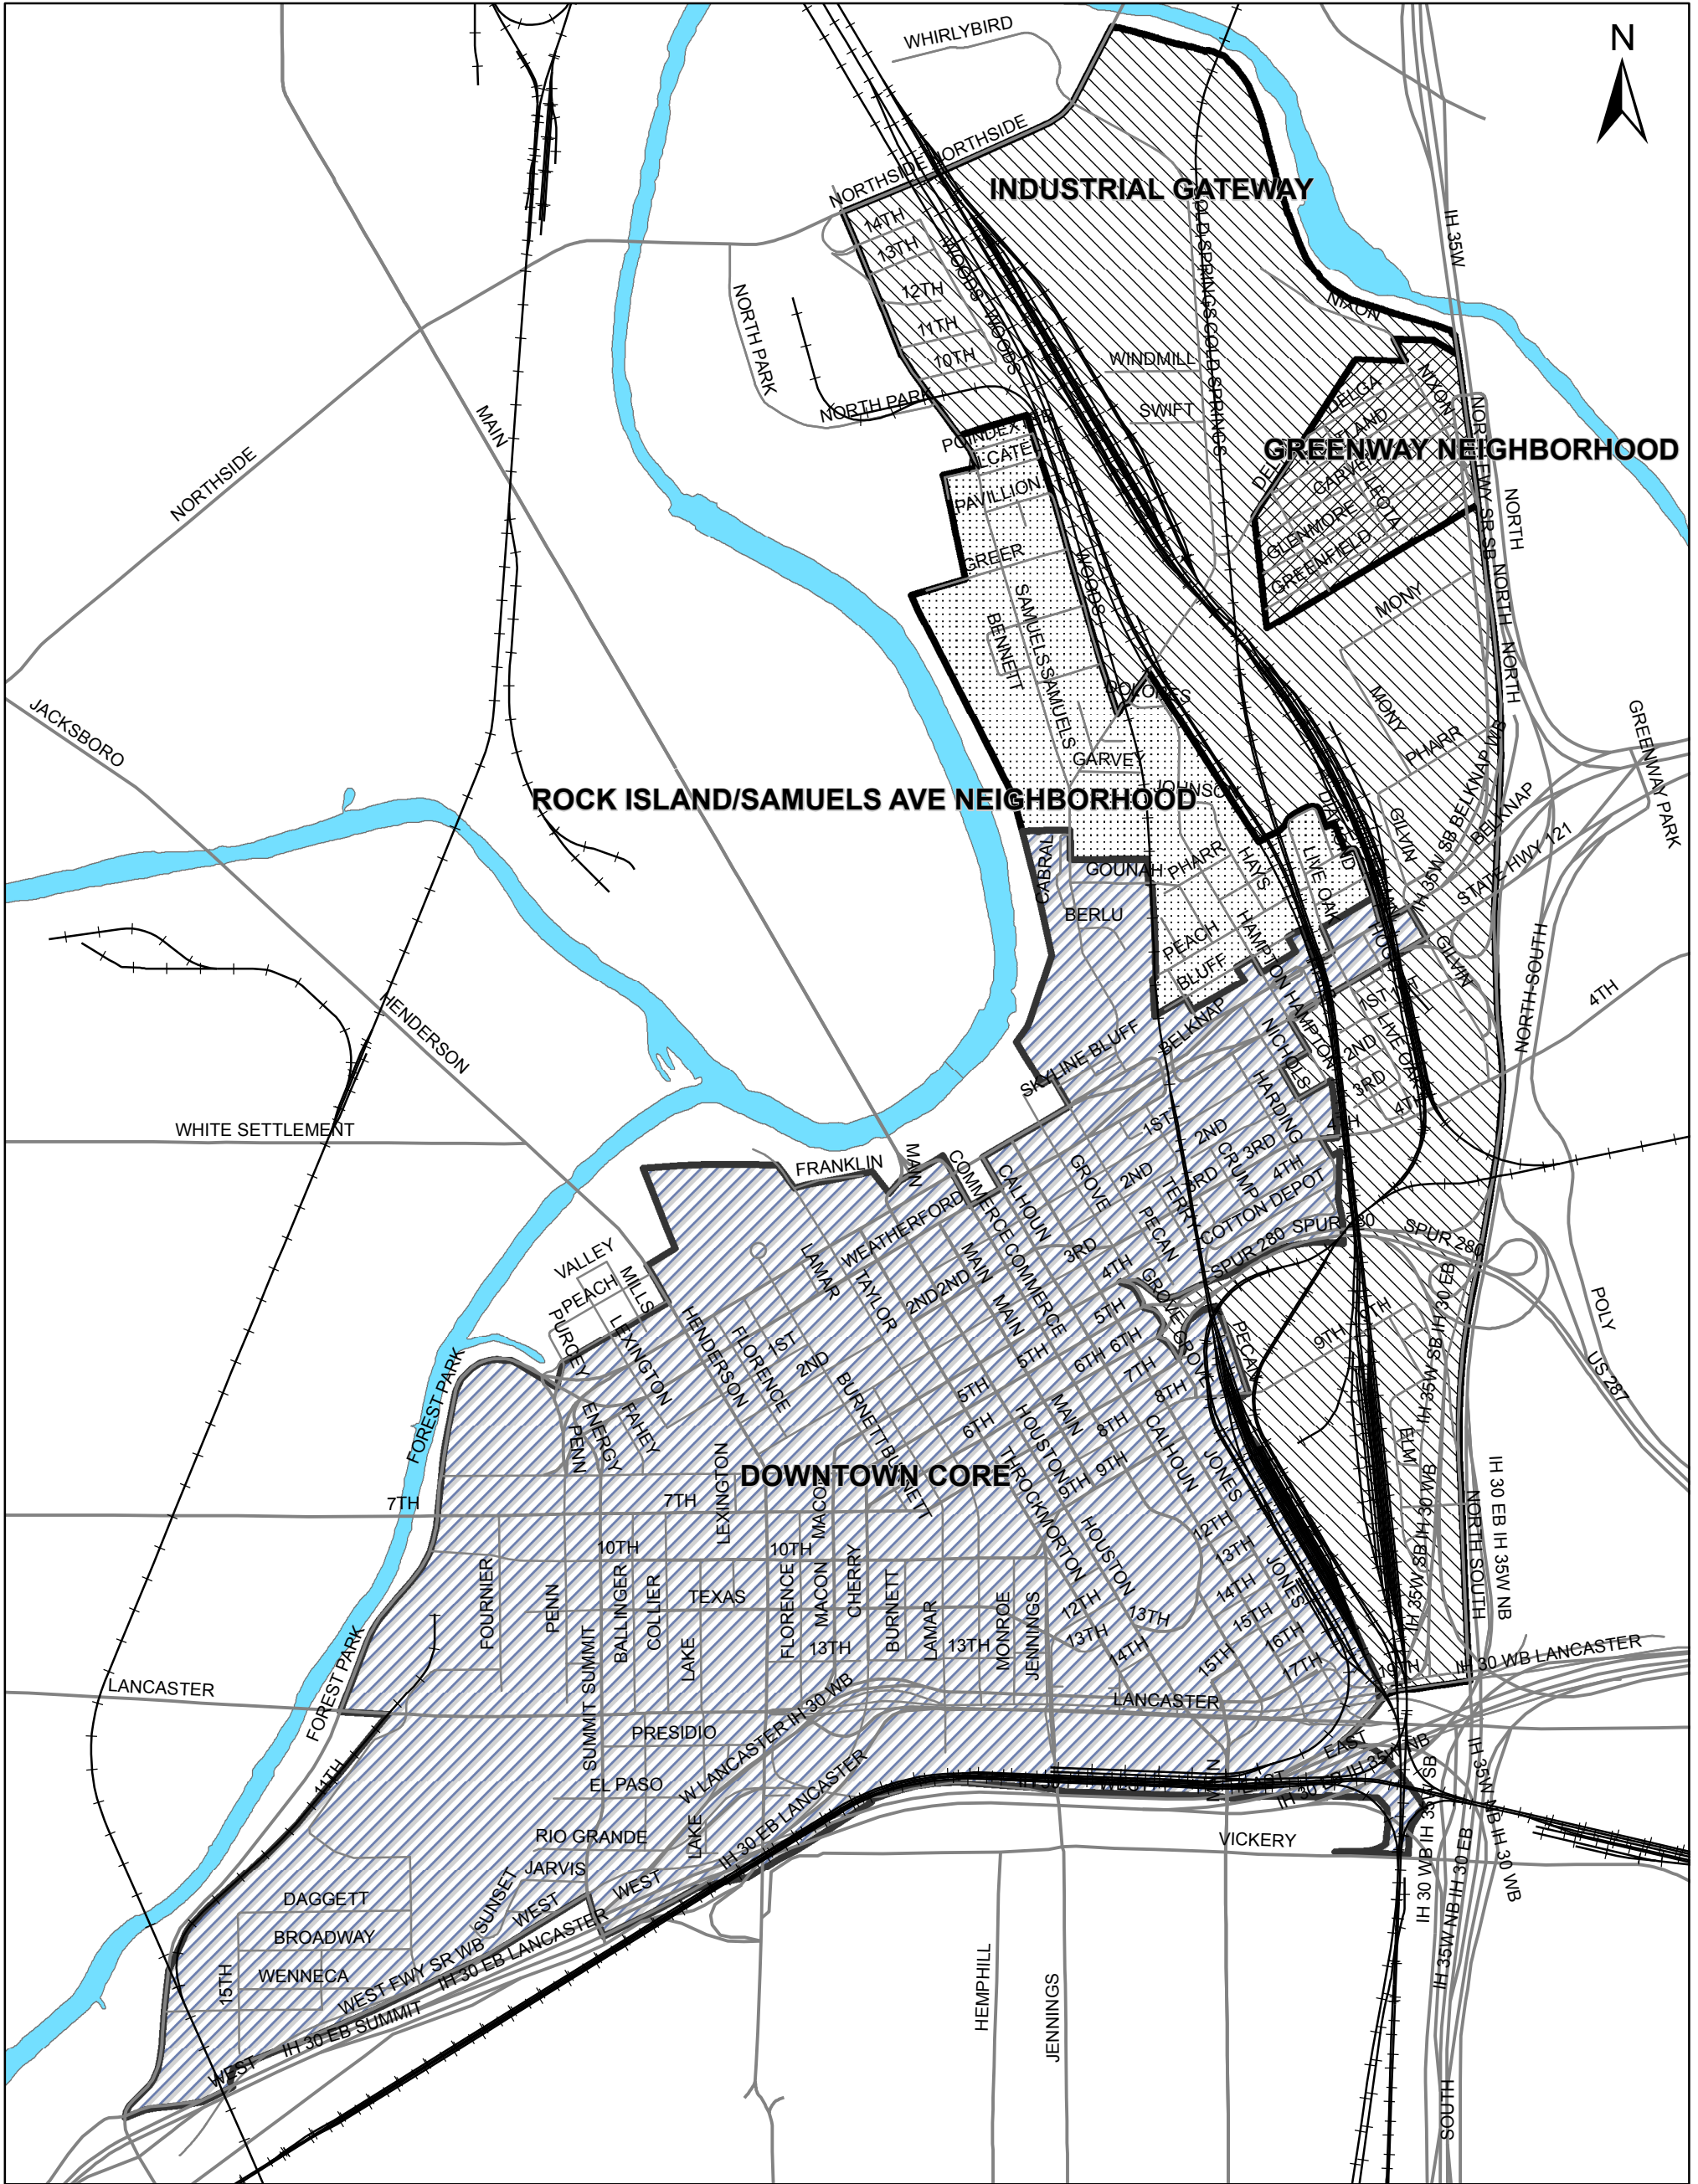

# Downtown Urban Design District - Character Zones

Character Zones	
	DOWNTOWN CORE
	GREENWAY NEIGHBORHOOD
	ROCK ISLAND/SAMUELS AVE NEIGHBORHOOD
	INDUSTRIAL GATEWAY

COPYRIGHT 2016 CITY OF FORT WORTH  
 UNAUTHORIZED REPRODUCTION IS A VIOLATION OF APPLICABLE LAWS.  
 THIS DATA IS TO BE USED FOR A GRAPHICAL REPRESENTATION ONLY.  
 THE ACCURACY IS NOT TO BE TAKEN / USED AS DATA PRODUCED FOR  
 ENGINEERING PURPOSES OR BY A REGISTERED PROFESSIONAL LAND SURVEYOR.  
 THE CITY OF FORT WORTH ASSUMES NO RESPONSIBILITY FOR THE ACCURACY OF SAID DATA.  
 Planning and Development Department - EMA - 10/12/2016