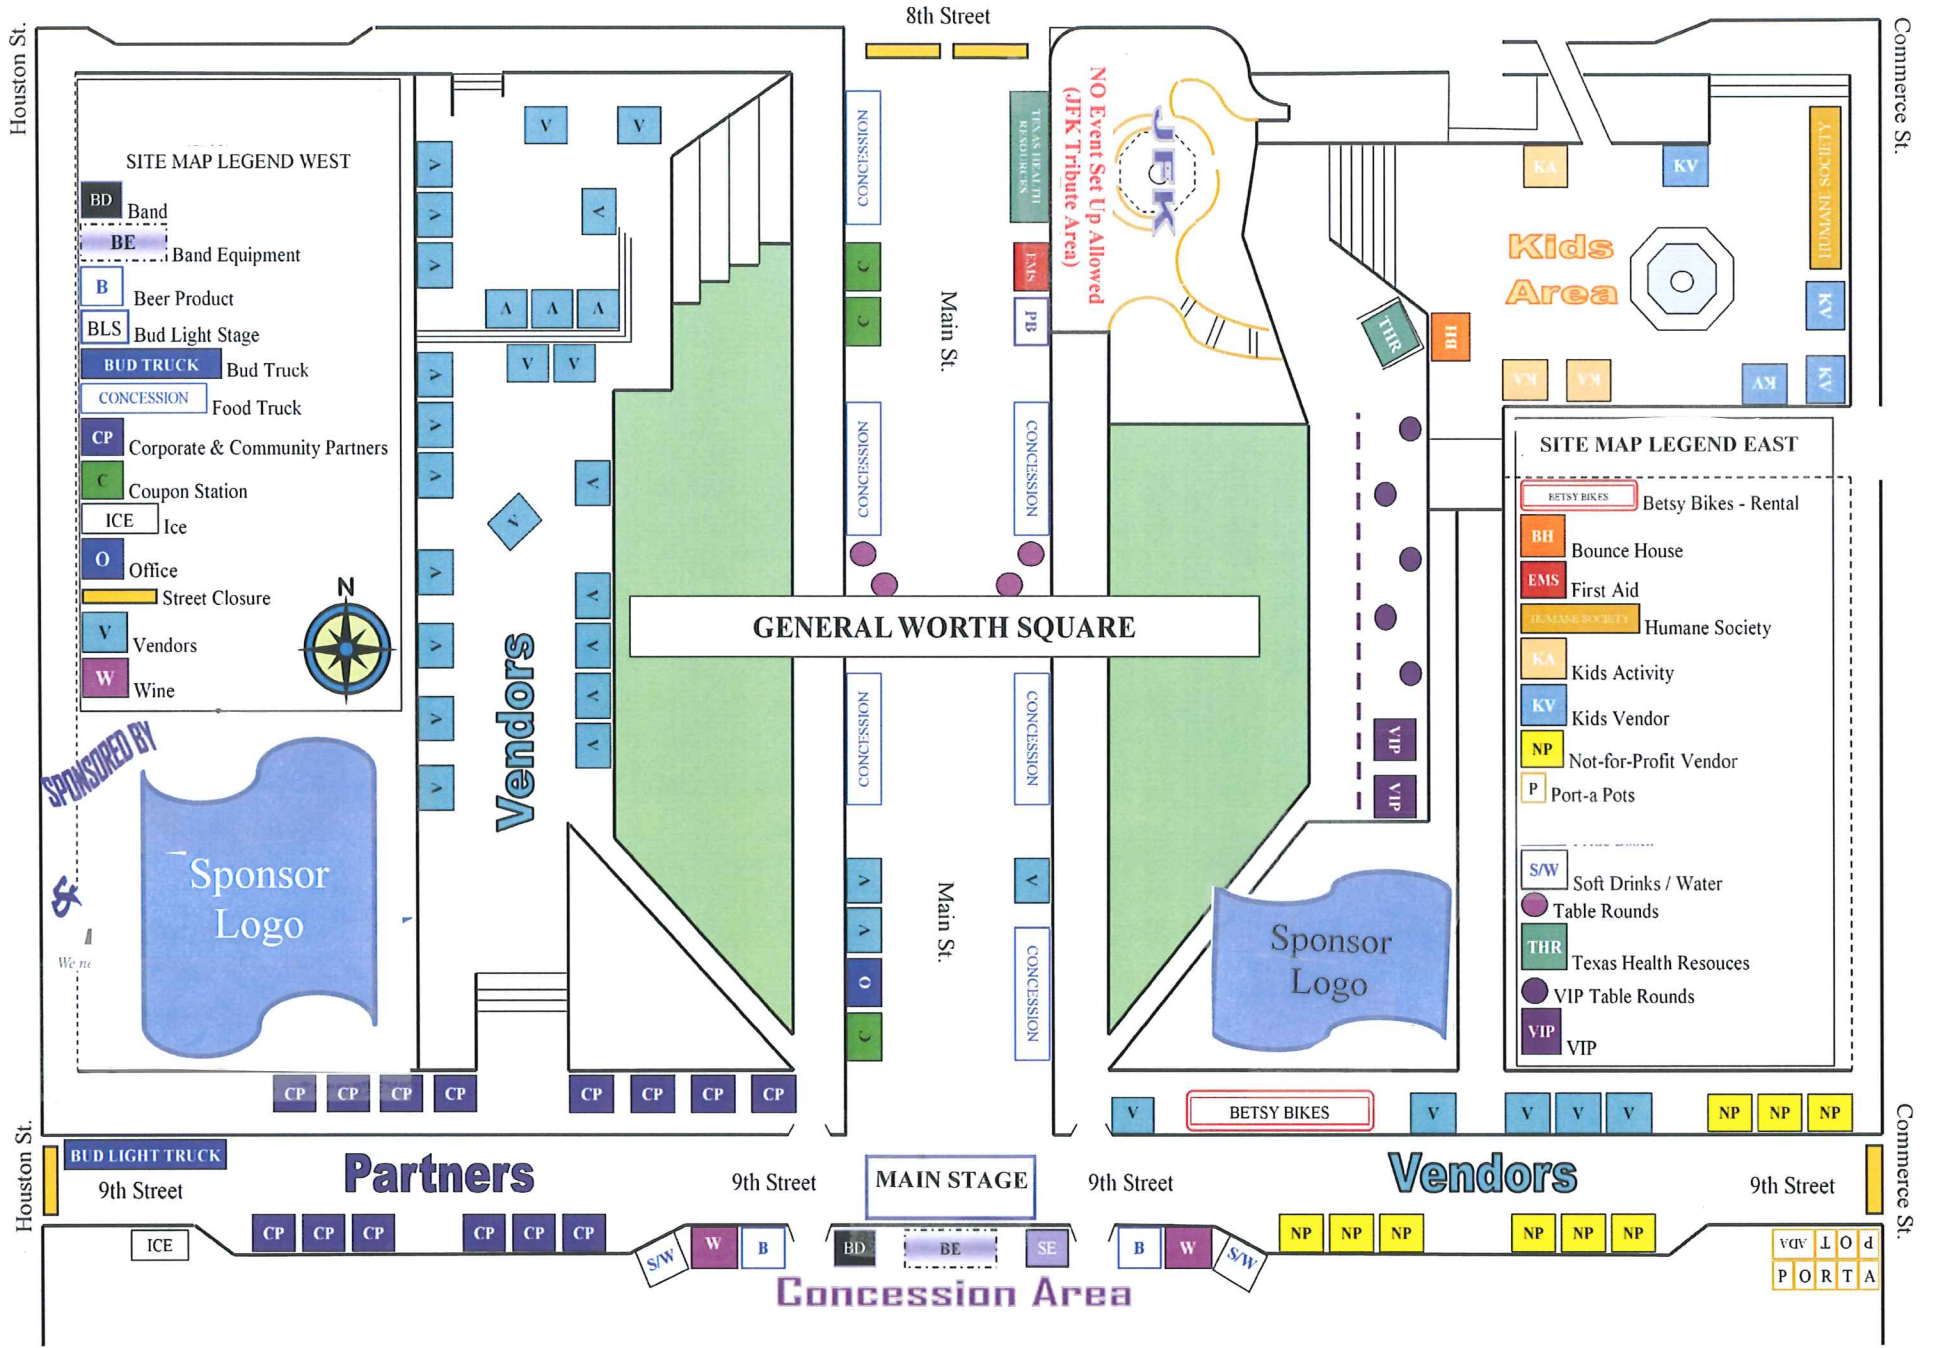

# SAMPLE EVENT SITE PLAN IN DOWNTOWN OUTDOOR EVENTS DISTRICT

- SITE MAP LEGEND WEST**
- BD Band
  - BE Band Equipment
  - B Beer Product
  - BLS Bud Light Stage
  - BUD TRUCK Bud Truck
  - CONCESSION Food Truck
  - CP Corporate & Community Partners
  - C Coupon Station
  - ICE Ice
  - O Office
  - Street Closure Street Closure
  - V Vendors
  - W Wine

- SITE MAP LEGEND EAST**
- BETSY BIKES Betsy Bikes - Rental
  - BH Bounce House
  - EMS First Aid
  - HUMAN SOCIETY Humane Society
  - KA Kids Activity
  - KV Kids Vendor
  - NP Not-for-Profit Vendor
  - P Port-a Pots
  - SAW Soft Drinks / Water
  - Table Rounds
  - THR Texas Health Resources
  - VIP Table Rounds
  - VIP VIP

Houston St.

Commerce St.

Houston St.

Commerce St.

8th Street

Main St.

Main St.

9th Street

9th Street

NO Event Set Up Allowed  
(JFK Tribute Area)

Kids Area

Sponsor Logo

Sponsor Logo

SPONSORED BY

Vendors

Vendors