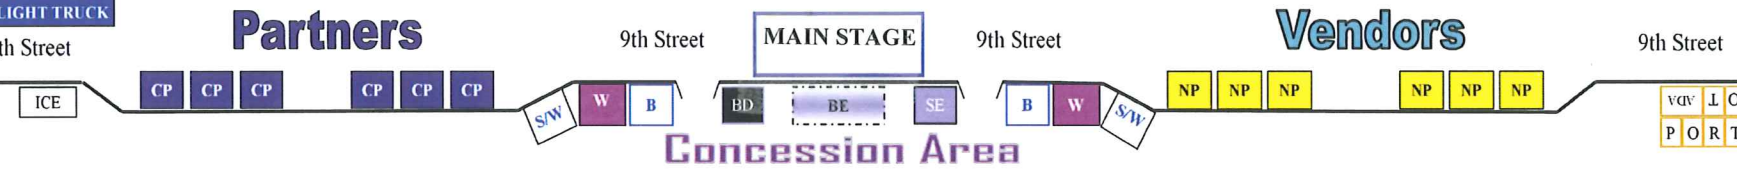

# SAMPLE EVENT SITE PLAN IN DOWNTOWN OUTDOOR EVENTS DISTRICT

- SITE MAP LEGEND WEST**
- BD Band
  - BE Band Equipment
  - B Beer Product
  - BLS Bud Light Stage
  - BUD TRUCK Bud Truck
  - CONCESSION Food Truck
  - CP Corporate & Community Partners
  - C Coupon Station
  - ICE Ice
  - O Office
  - Street Closure Street Closure
  - V Vendors
  - W Wine

Houston St.

Commerce St.

Houston St.

Commerce St.

8th Street

Main St.

Main St.

9th Street