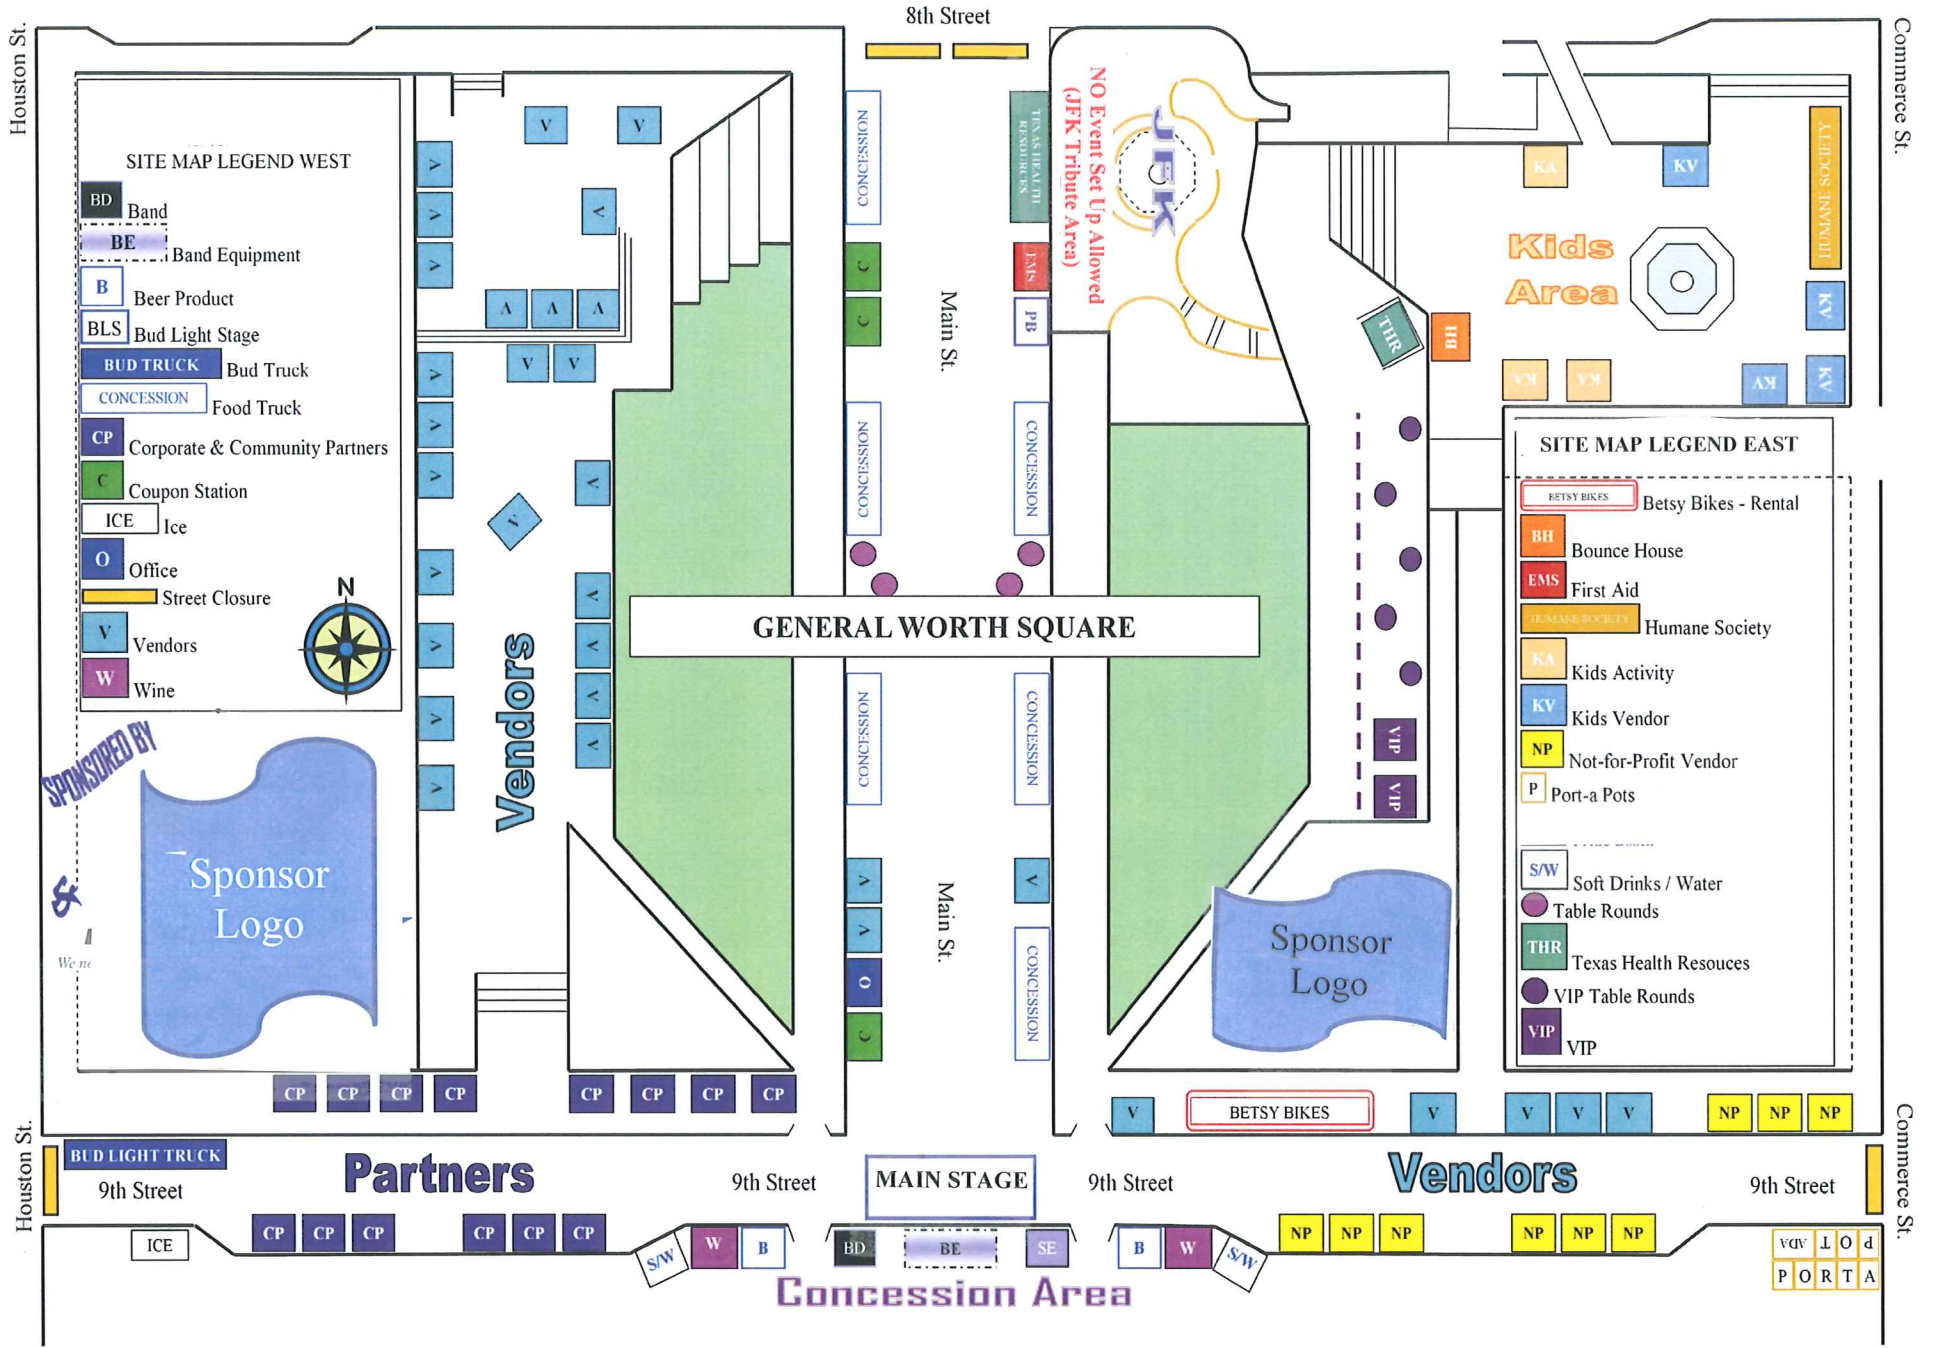

SAMPLE EVENT SITE PLAN IN DOWNTOWN OUTDOOR EVENTS DISTRICT

SITE MAP LEGEND WEST

- BD Band
- BE Band Equipment
- B Beer Product
- BLS Bud Light Stage
- BUD TRUCK Bud Truck
- CONCESSION Food Truck
- CP Corporate & Community Partners
- C Coupon Station
- ICE Ice
- O Office
- Street Closure Street Closure
- V Vendors
- W Wine

SITE MAP LEGEND EAST

- BETSY BIKES Betsy Bikes - Rental
- BH Bounce House
- EMS First Aid
- HUMANE SOCIETY Humane Society
- KA Kids Activity
- KV Kids Vendor
- NP Not-for-Profit Vendor
- P Port-a Pots
- SAW Soft Drinks / Water
- Table Rounds
- THR Texas Health Resources
- VIP Table Rounds
- VIP VIP

GENERAL WORTH SQUARE

MAIN STAGE

Concession Area

Partners

Vendors

SPONSORED BY

Sponsor
Logo

Sponsor
Logo

Vendors

Main St.

Main St.

Commerce St.

Commerce St.

Houston St.

Houston St.

9th Street