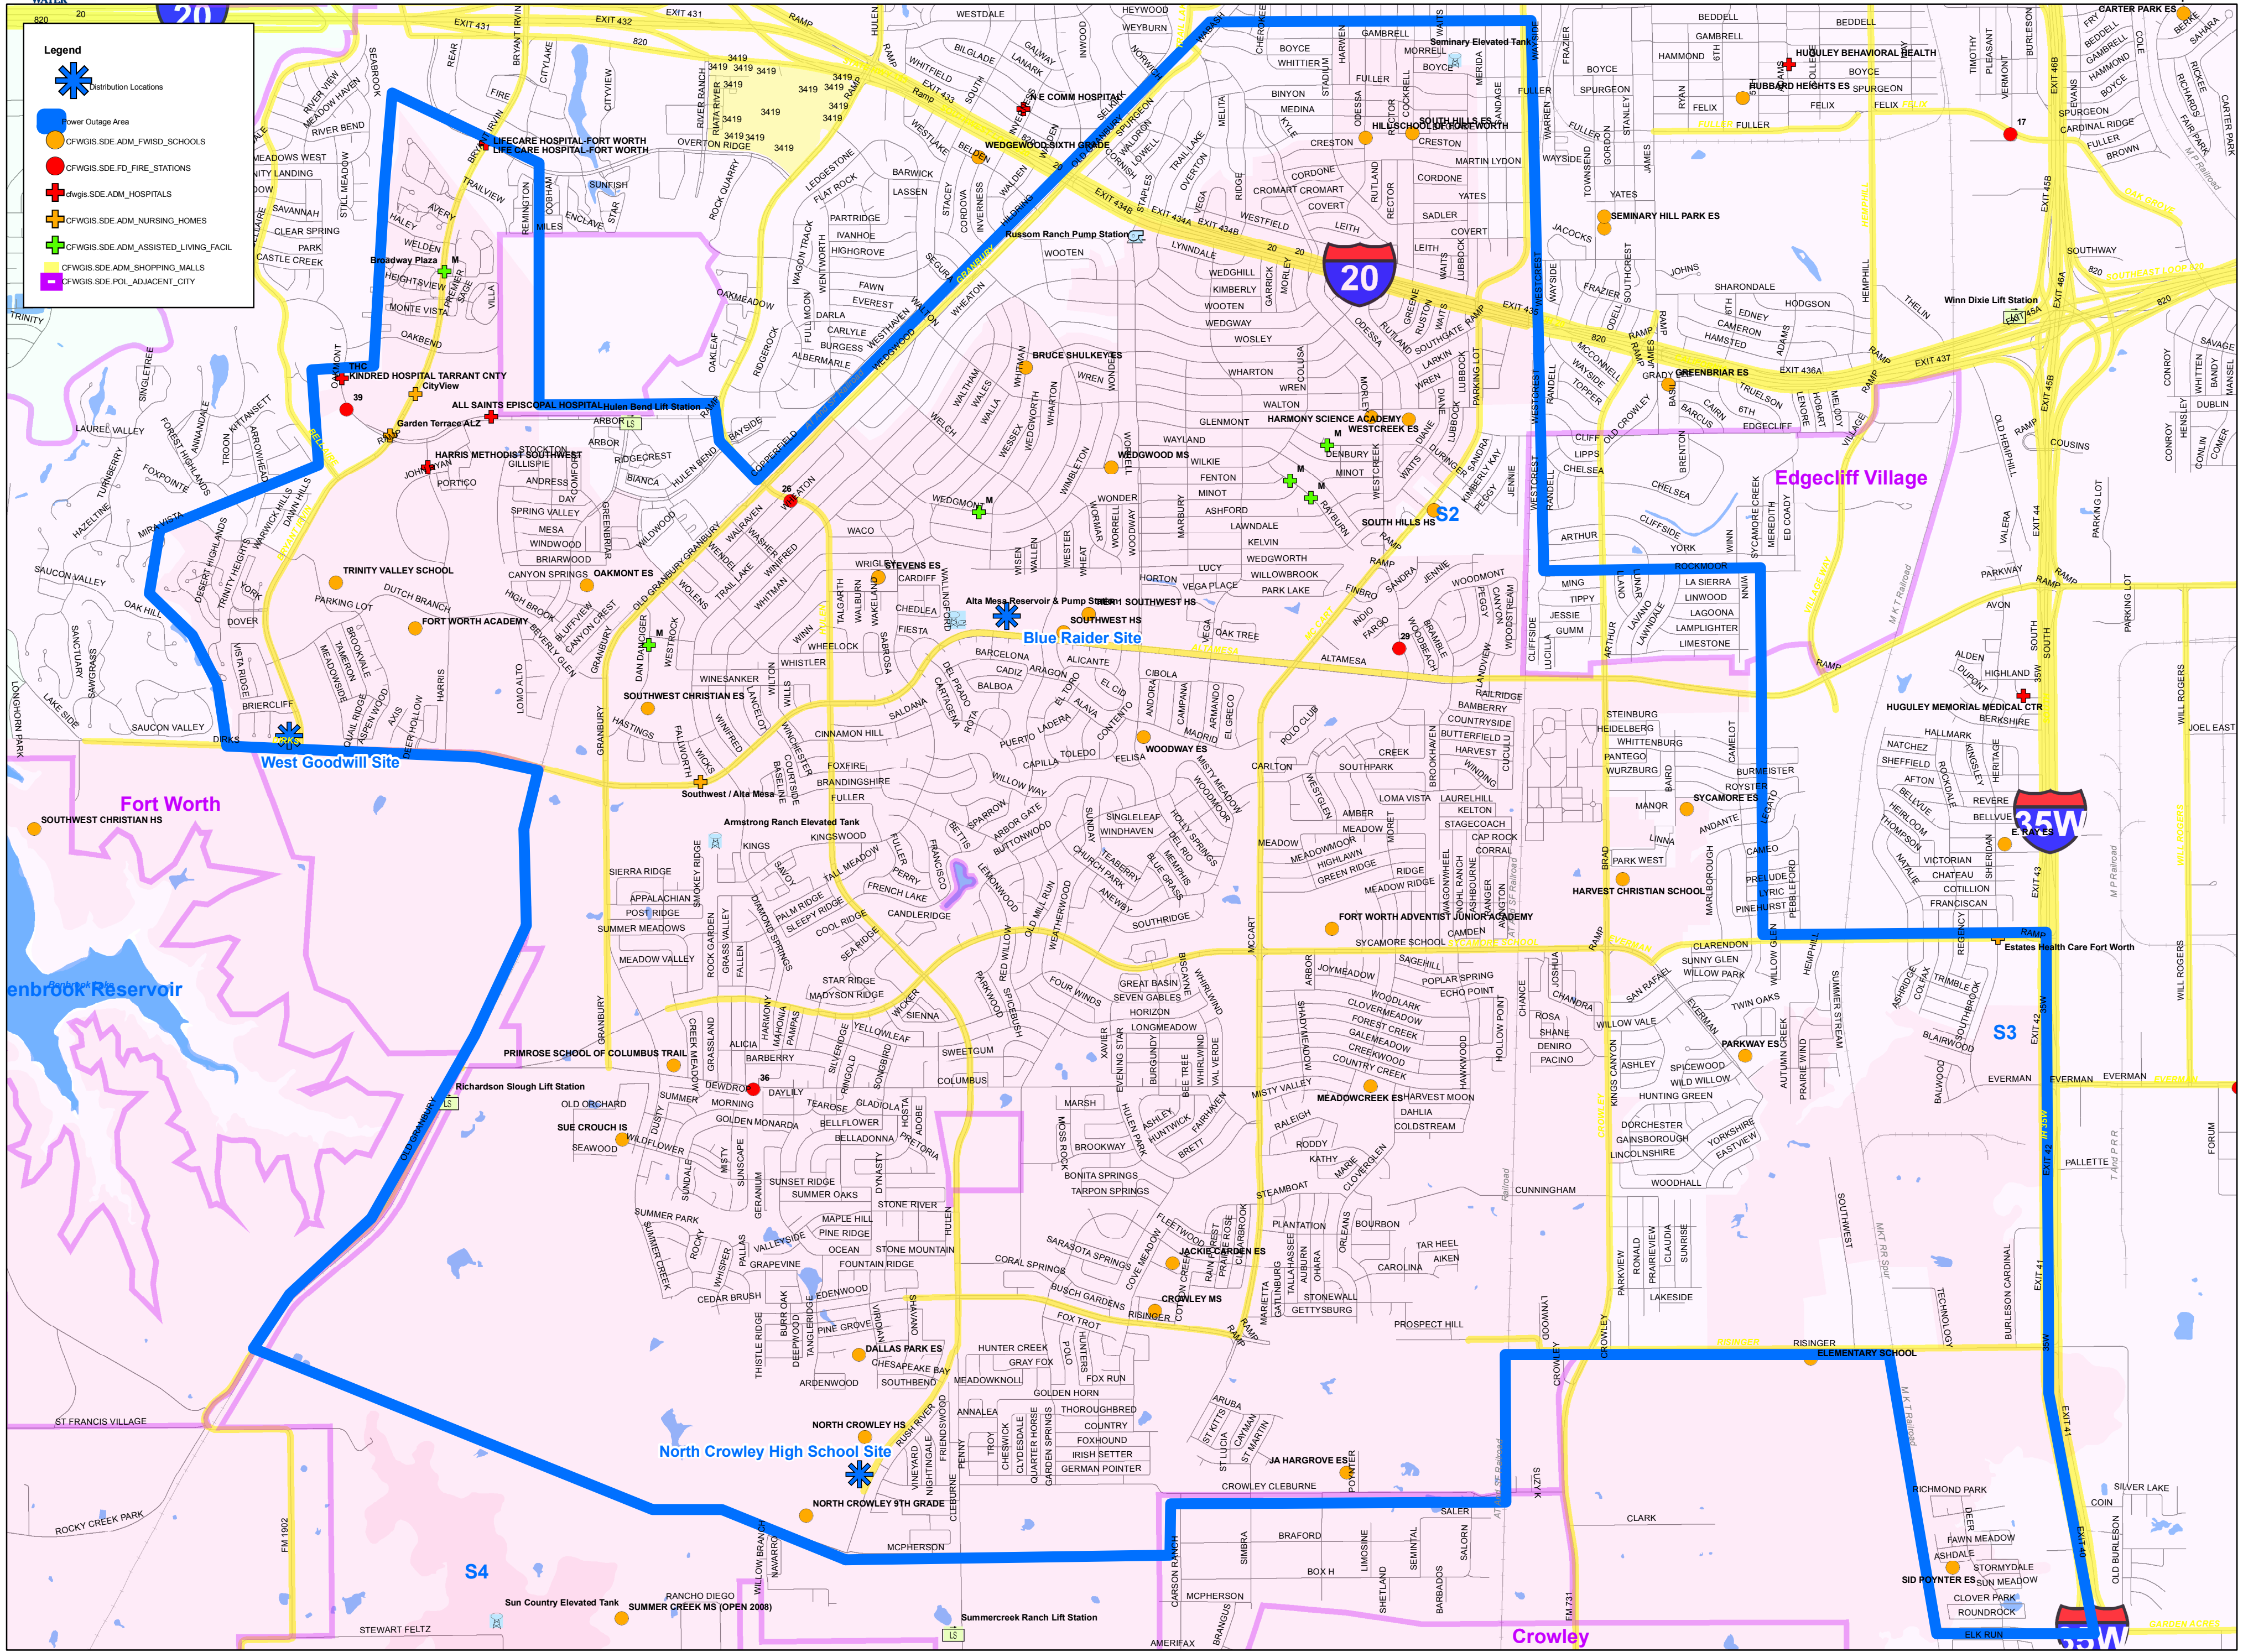

Southside 3 Outage Area

Legend

- Distribution Locations
- Power Outage Area
- CFWGIS SDE.ADM_FWISD_SCHOOLS
- CFWGIS SDE.FD_FIRE_STATIONS
- CFWGIS SDE.ADM_HOSPITALS
- CFWGIS SDE.ADM_NURSING_HOMES
- CFWGIS SDE.ADM_ASSISTED_LIVING_FACIL
- CFWGIS SDE.ADM_SHOPPING_MALLS
- CFWGIS SDE.POL_ADJACENT_CITY