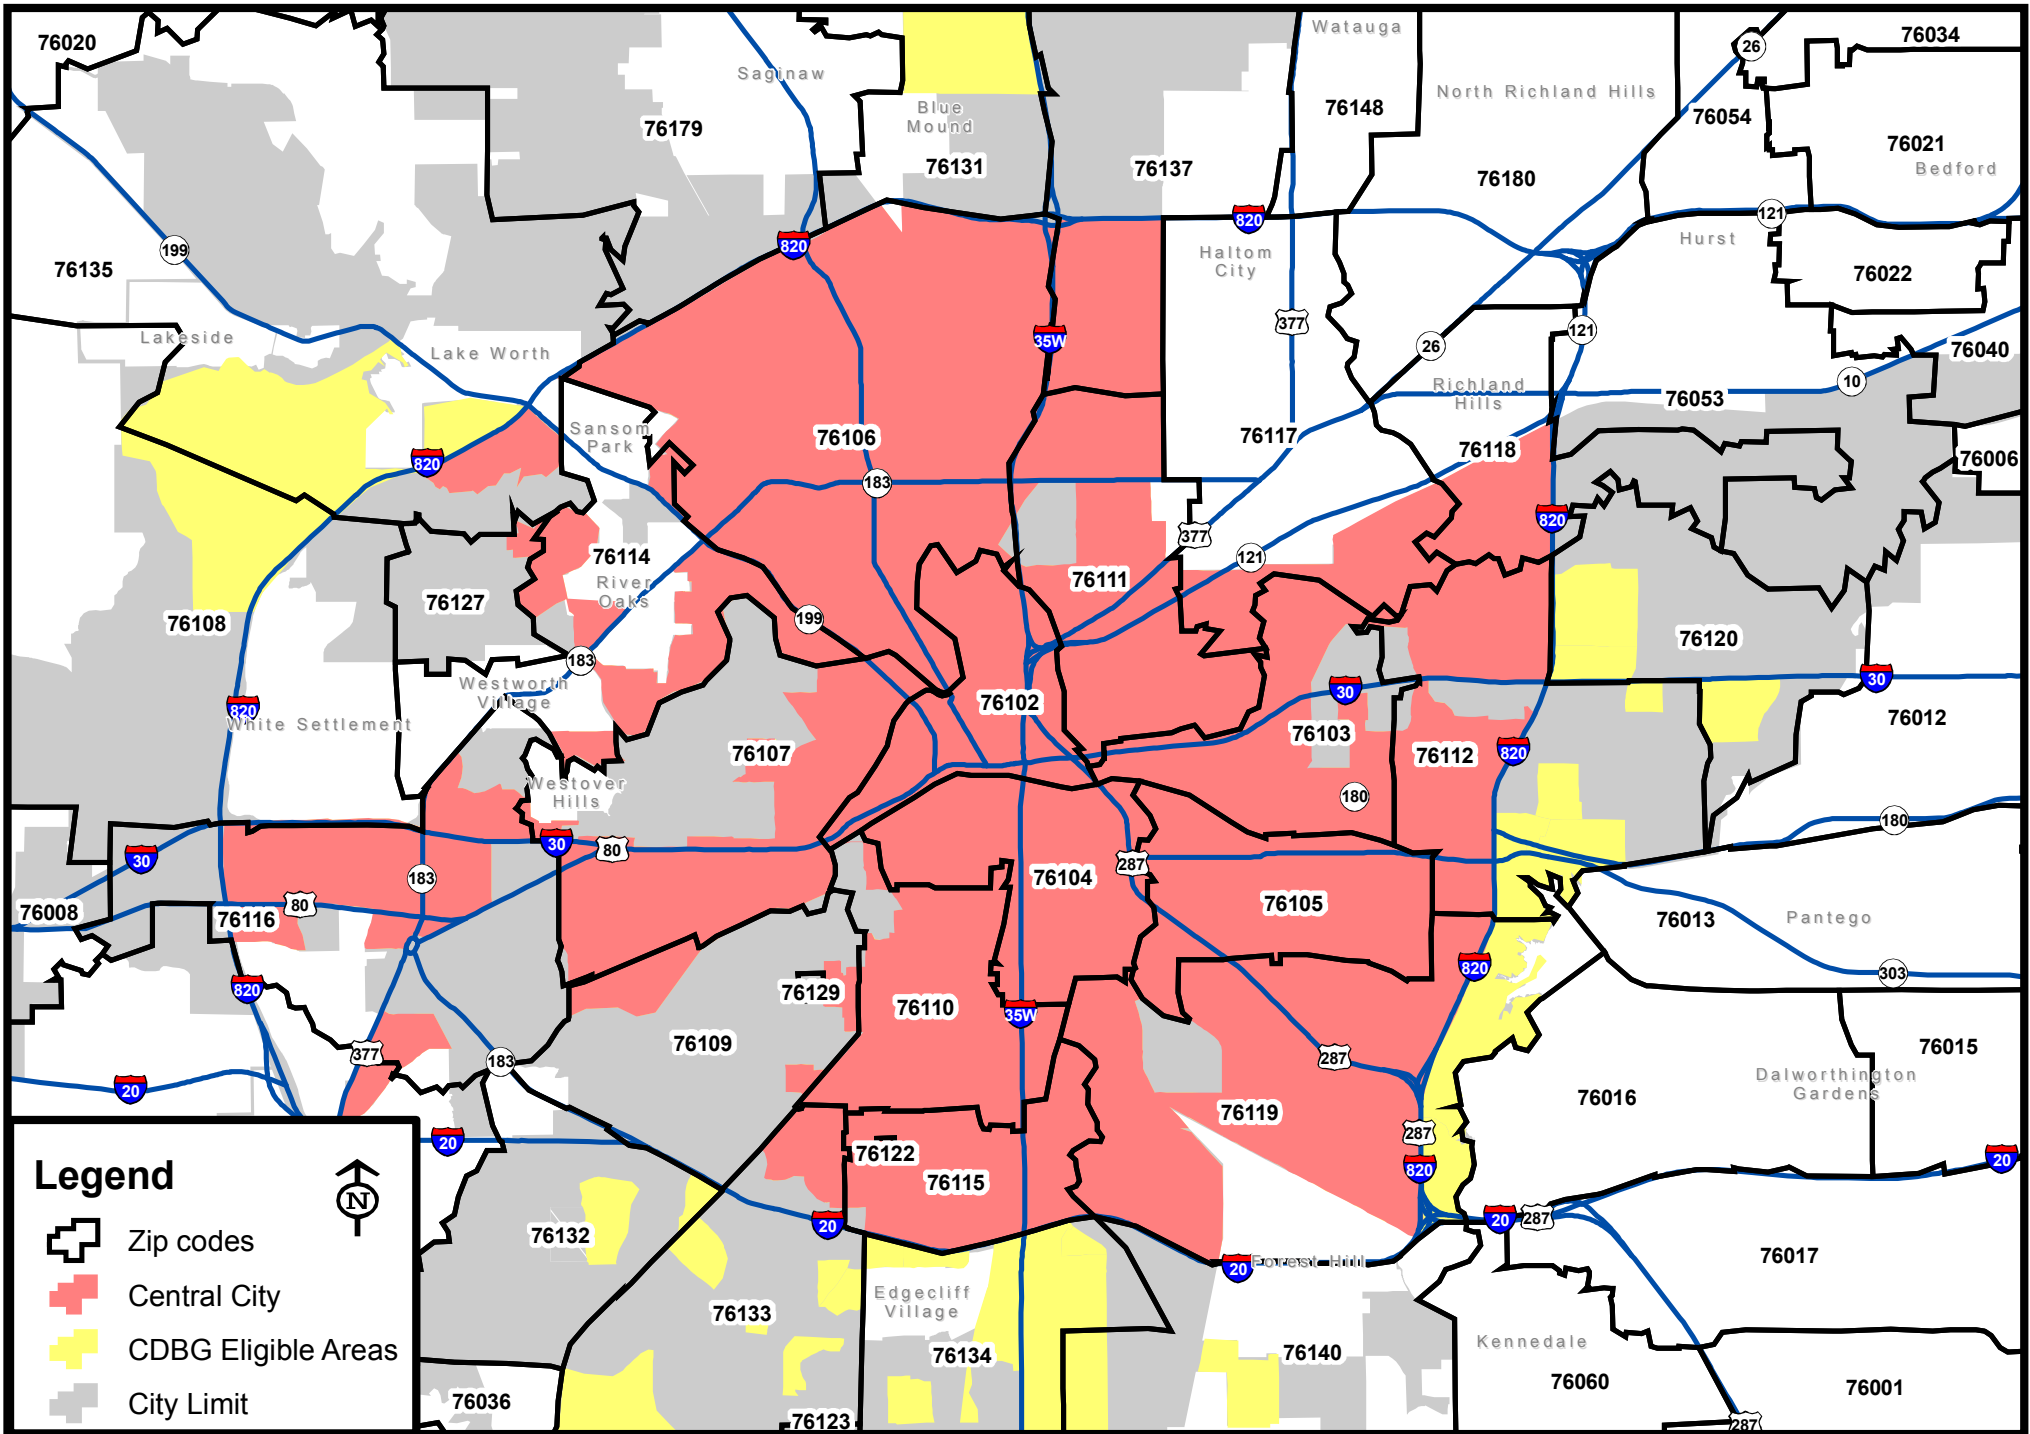

Exhibit A

Legend

- Zip codes
- Central City
- CDBG Eligible Areas
- City Limit

2 1 0 2 Miles