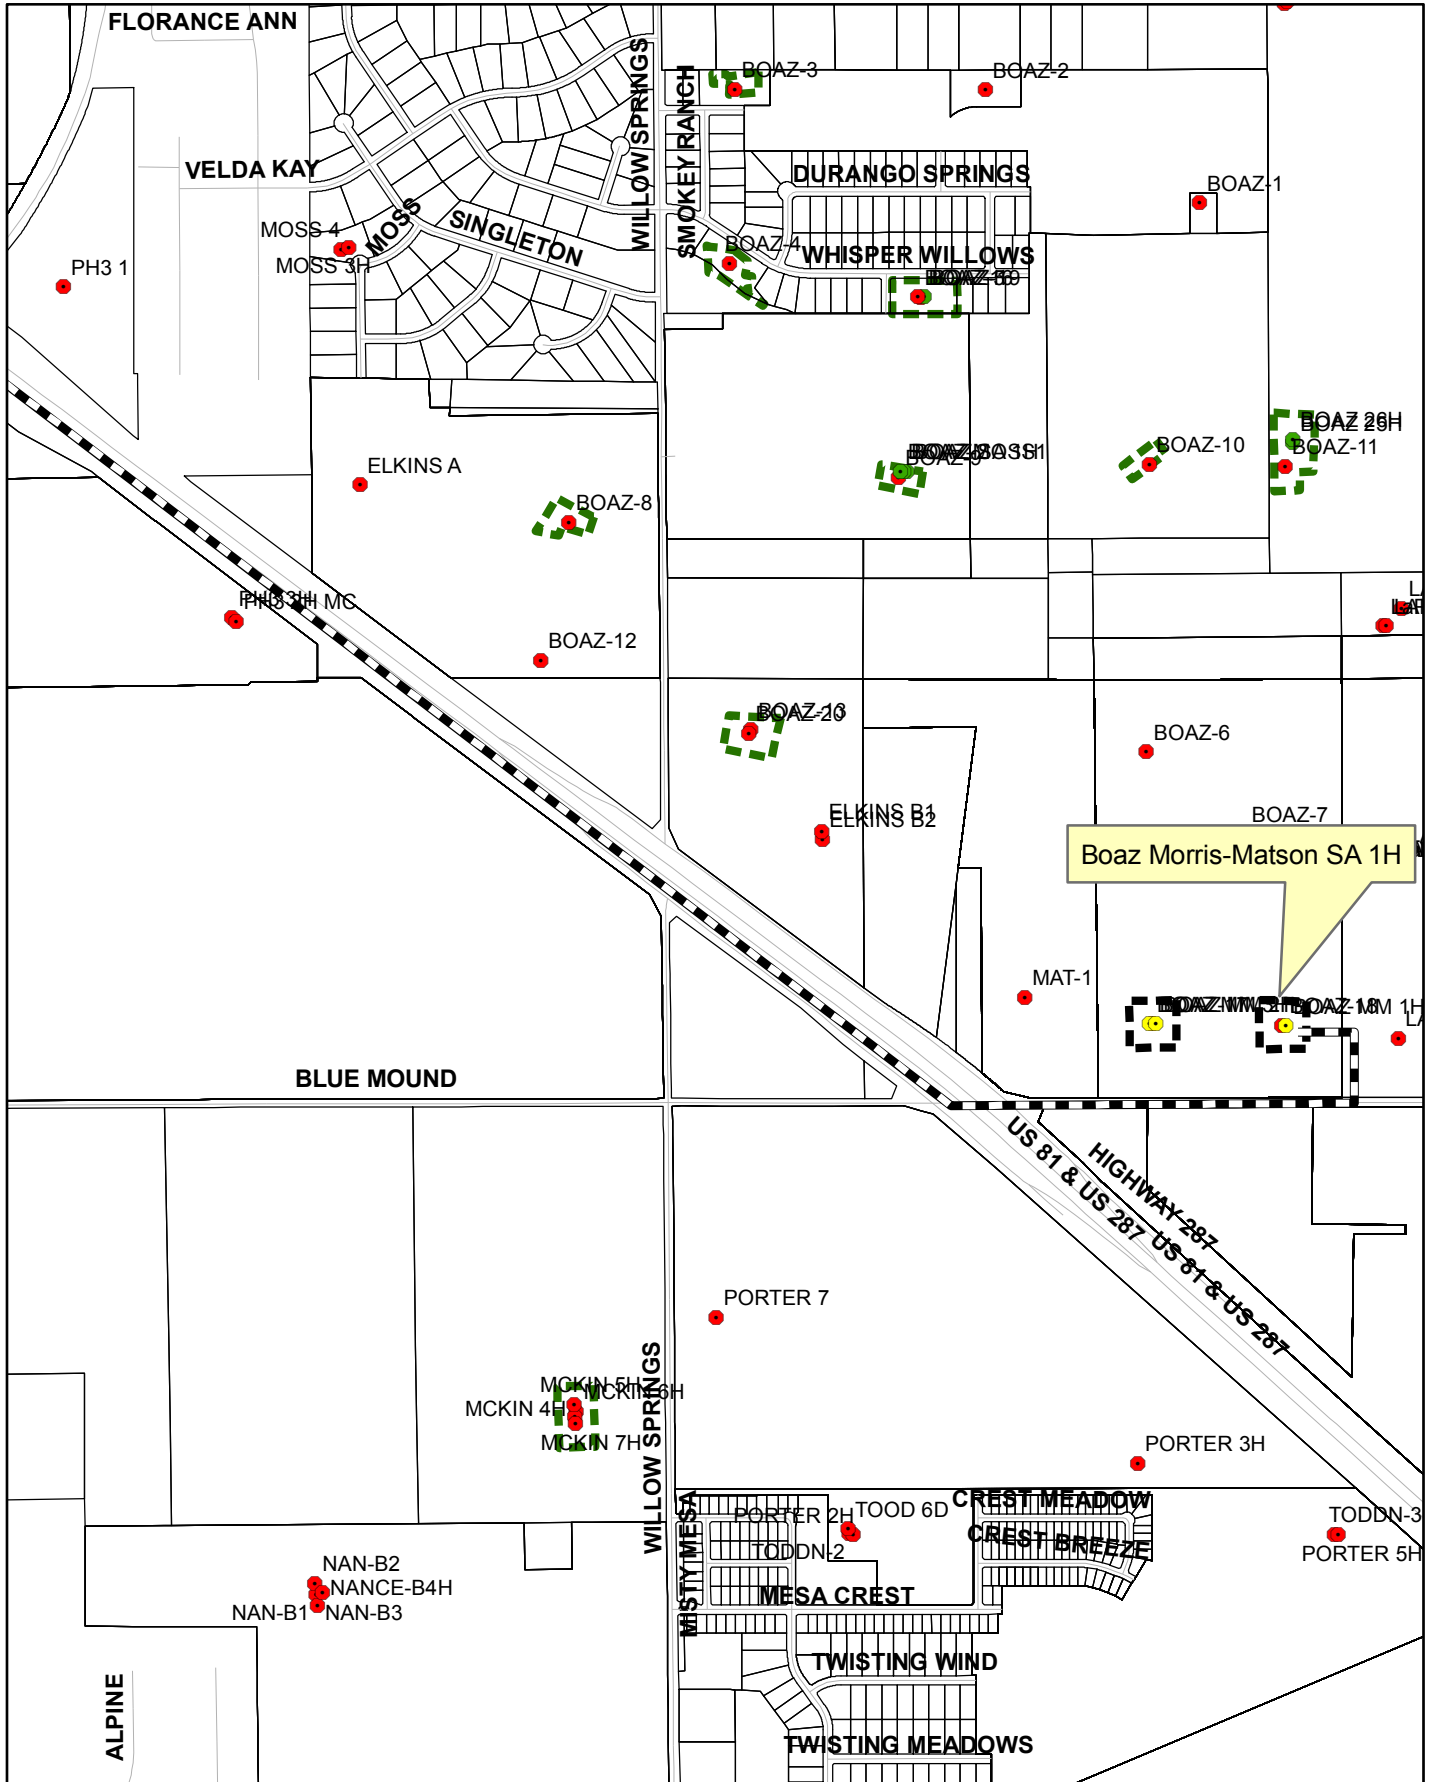

DEVON ENERGY W O BOAZ - PAD P Transportation Map

Location Map