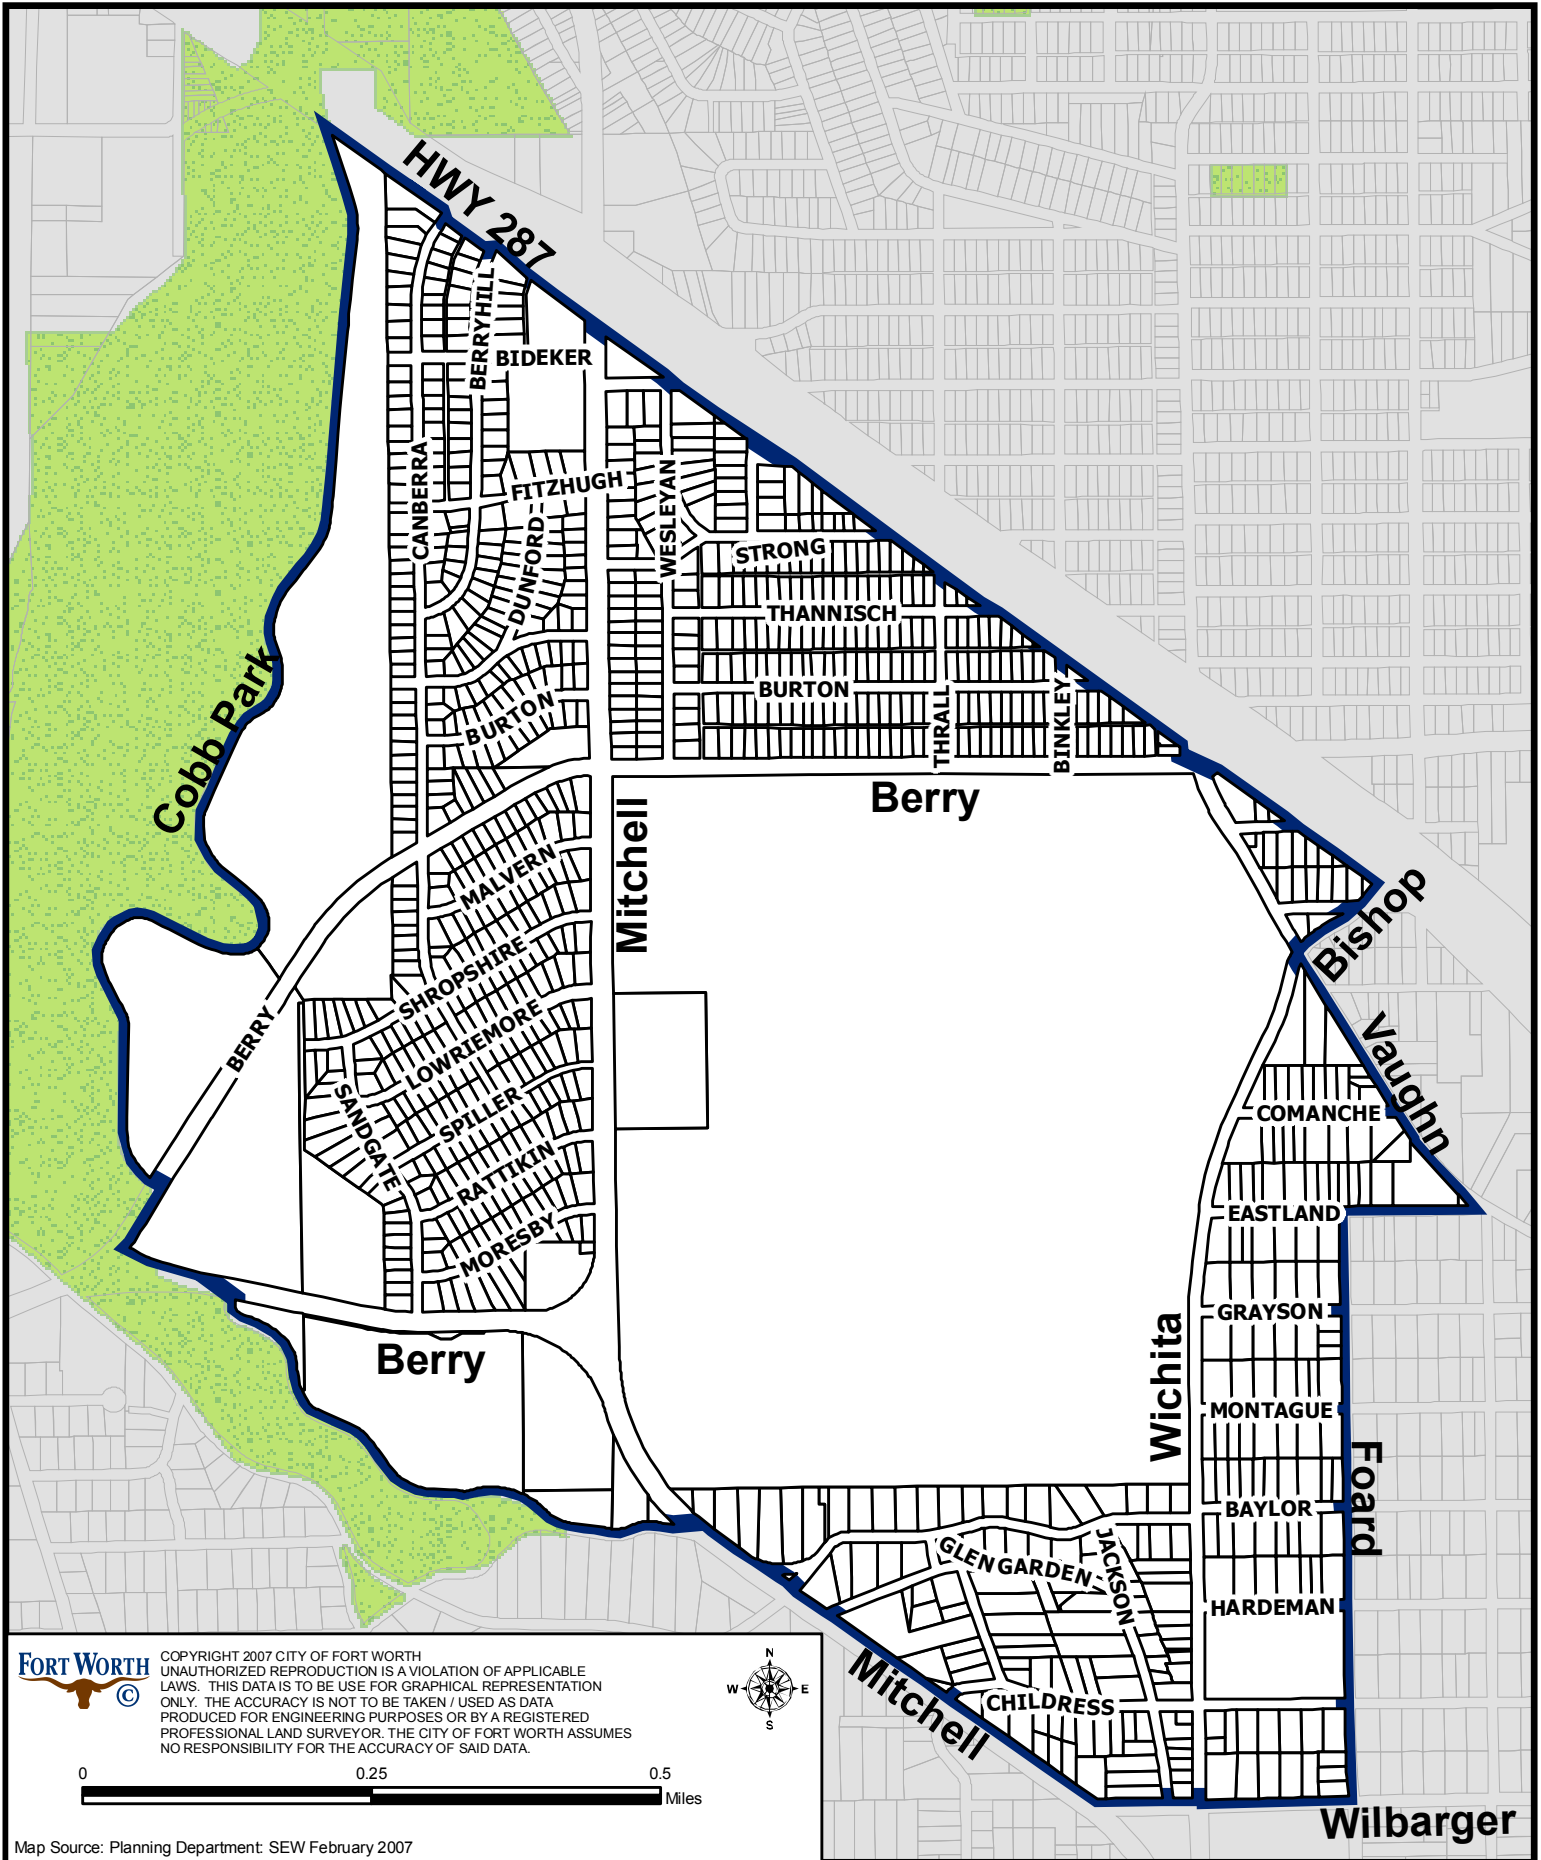

Berryhill/ Mason Heights NEZ

COPYRIGHT 2007 CITY OF FORT WORTH
 UNAUTHORIZED REPRODUCTION IS A VIOLATION OF APPLICABLE
 LAWS. THIS DATA IS TO BE USED FOR GRAPHICAL REPRESENTATION
 ONLY. THE ACCURACY IS NOT TO BE TAKEN / USED AS DATA
 PRODUCED FOR ENGINEERING PURPOSES OR BY A REGISTERED
 PROFESSIONAL LAND SURVEYOR. THE CITY OF FORT WORTH ASSUMES
 NO RESPONSIBILITY FOR THE ACCURACY OF SAID DATA.