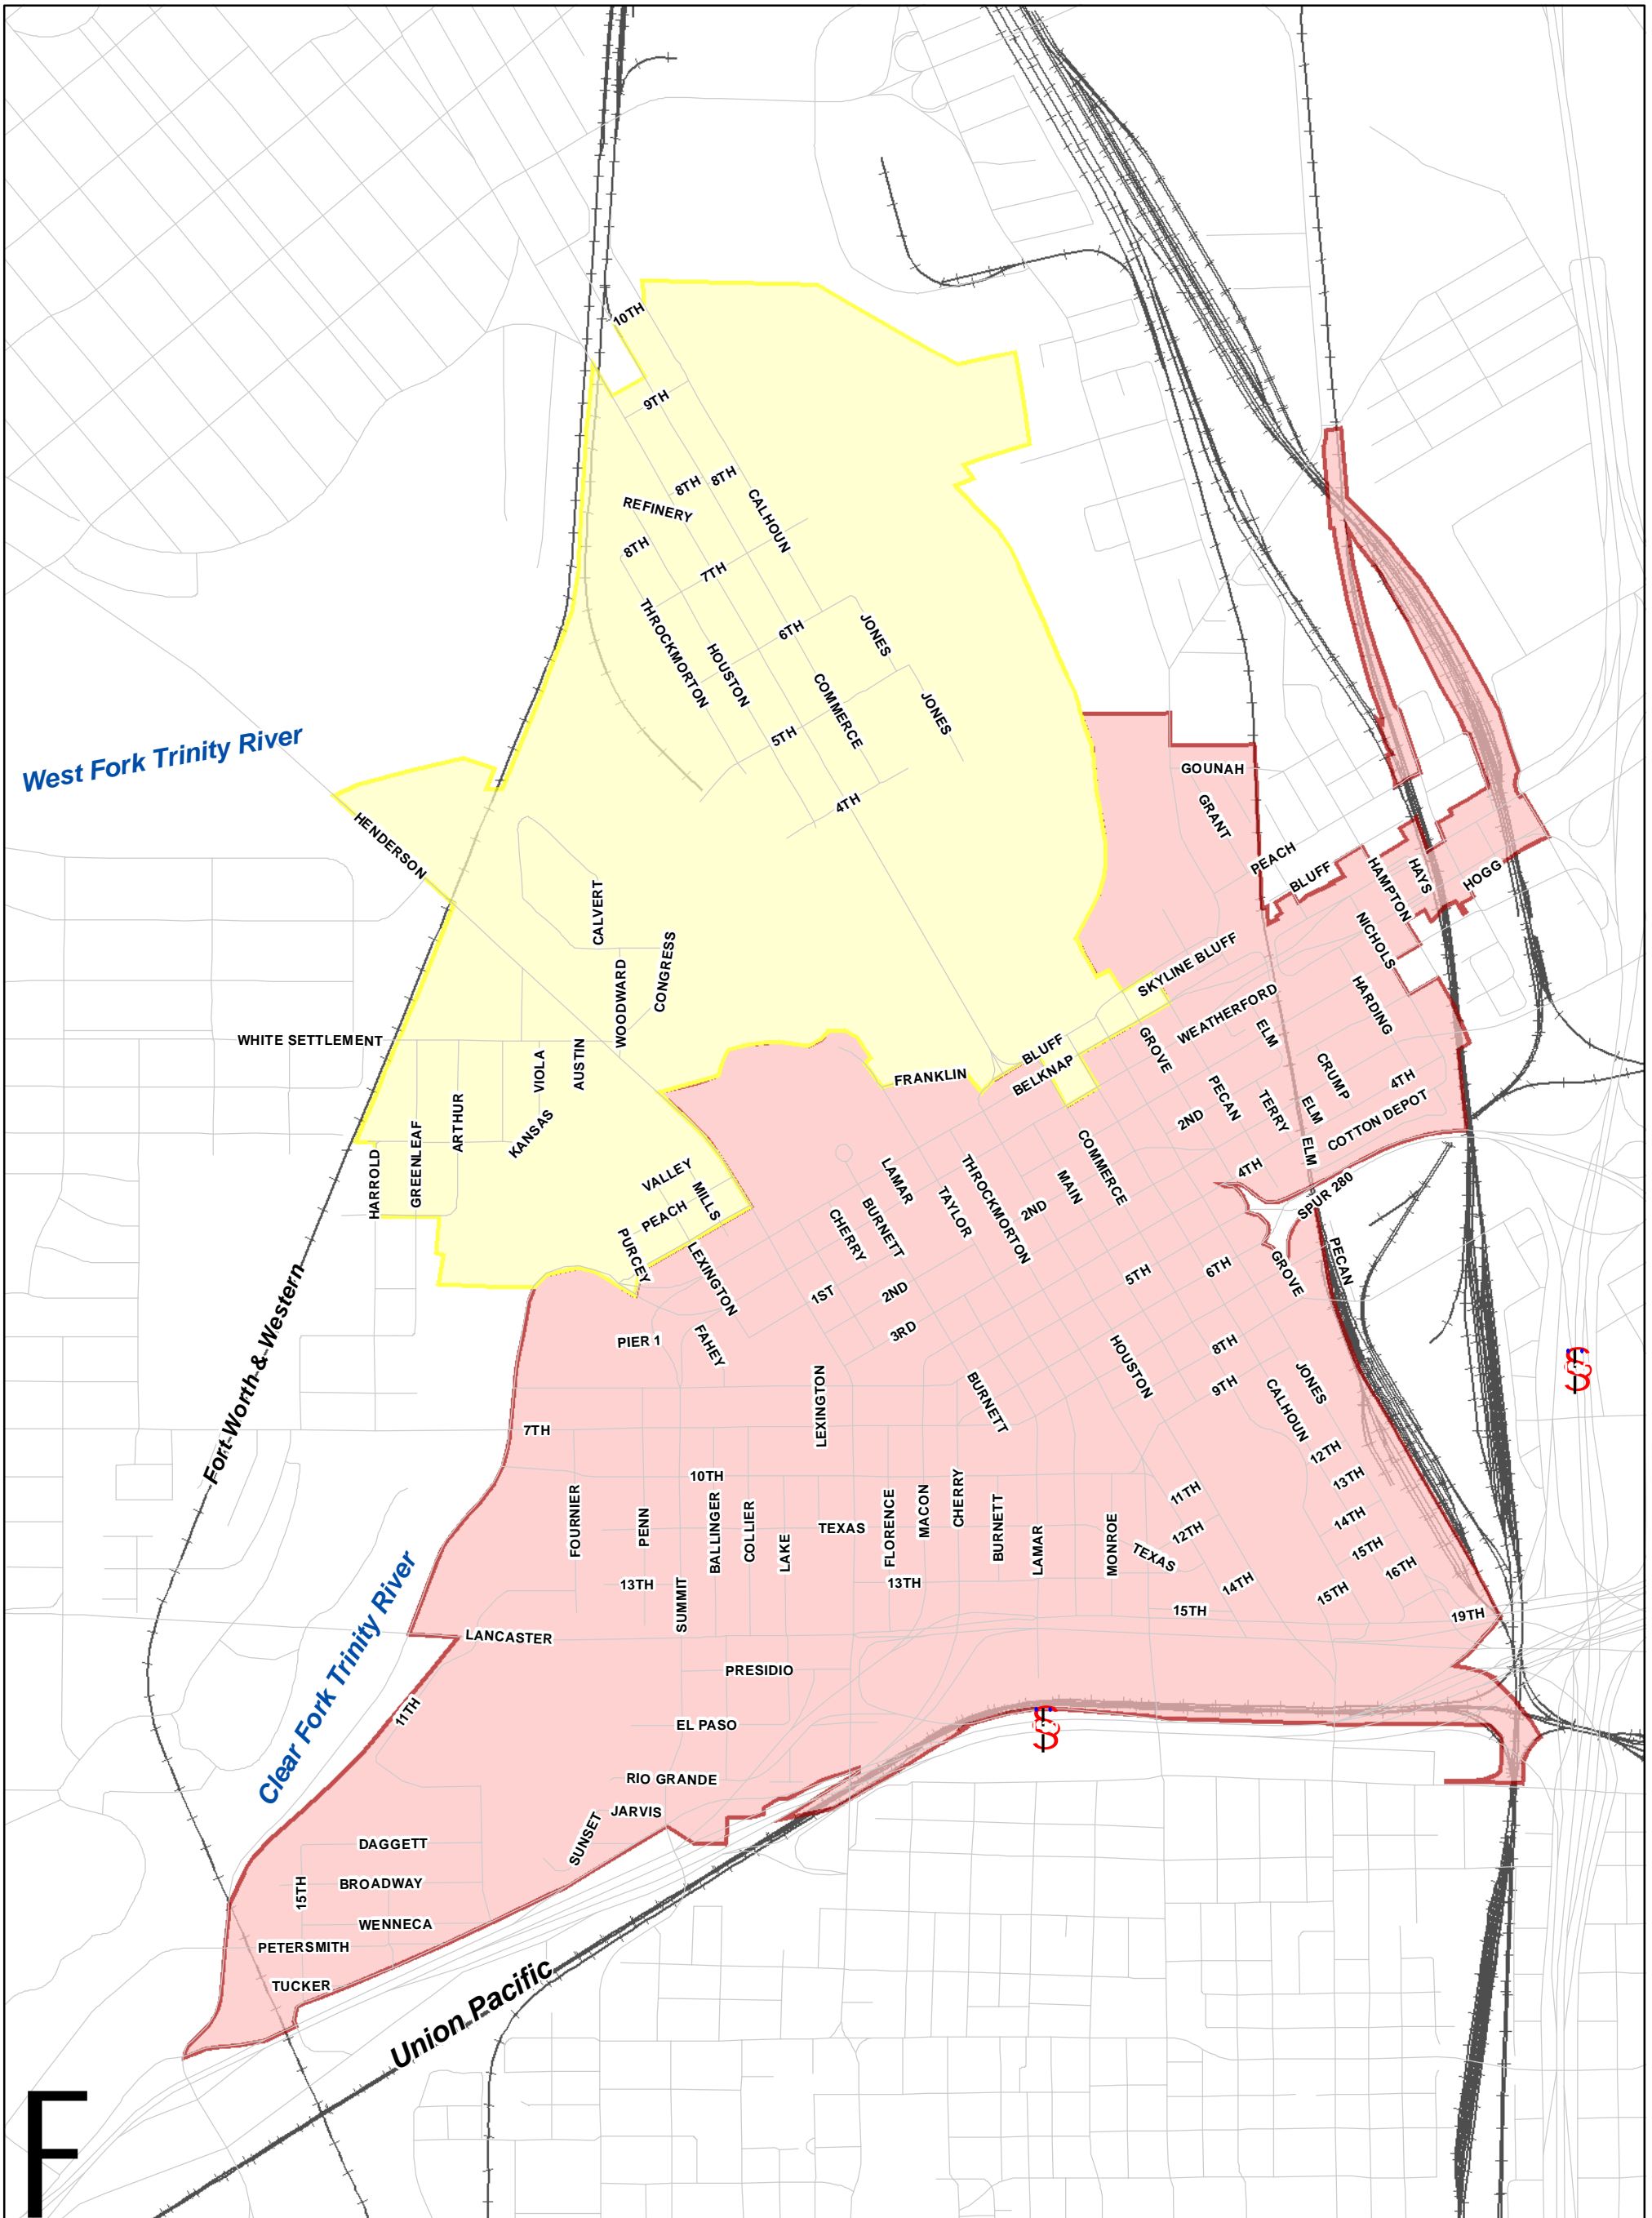

# Downtown Urban Design District / Trinity Uptown District

**Districts**  TU  DUDD

COPYRIGHT 2007 CITY OF FORT WORTH  
UNAUTHORIZED REPRODUCTION IS A VIOLATION  
OF APPLICABLE LAWS.

THIS DATA IS TO BE USED FOR A GRAPHICAL REPRESENTATION ONLY.  
THE ACCURACY IS NOT TO BE TAKEN / USED AS DATA PRODUCED FOR  
ENGINEERING PURPOSES OR BY A REGISTERED PROFESSIONAL LAND  
SURVEYOR. THE CITY OF FORT WORTH ASSUMES NO RESPONSIBILITY  
FOR THE ACCURACY OF SAID DATA.