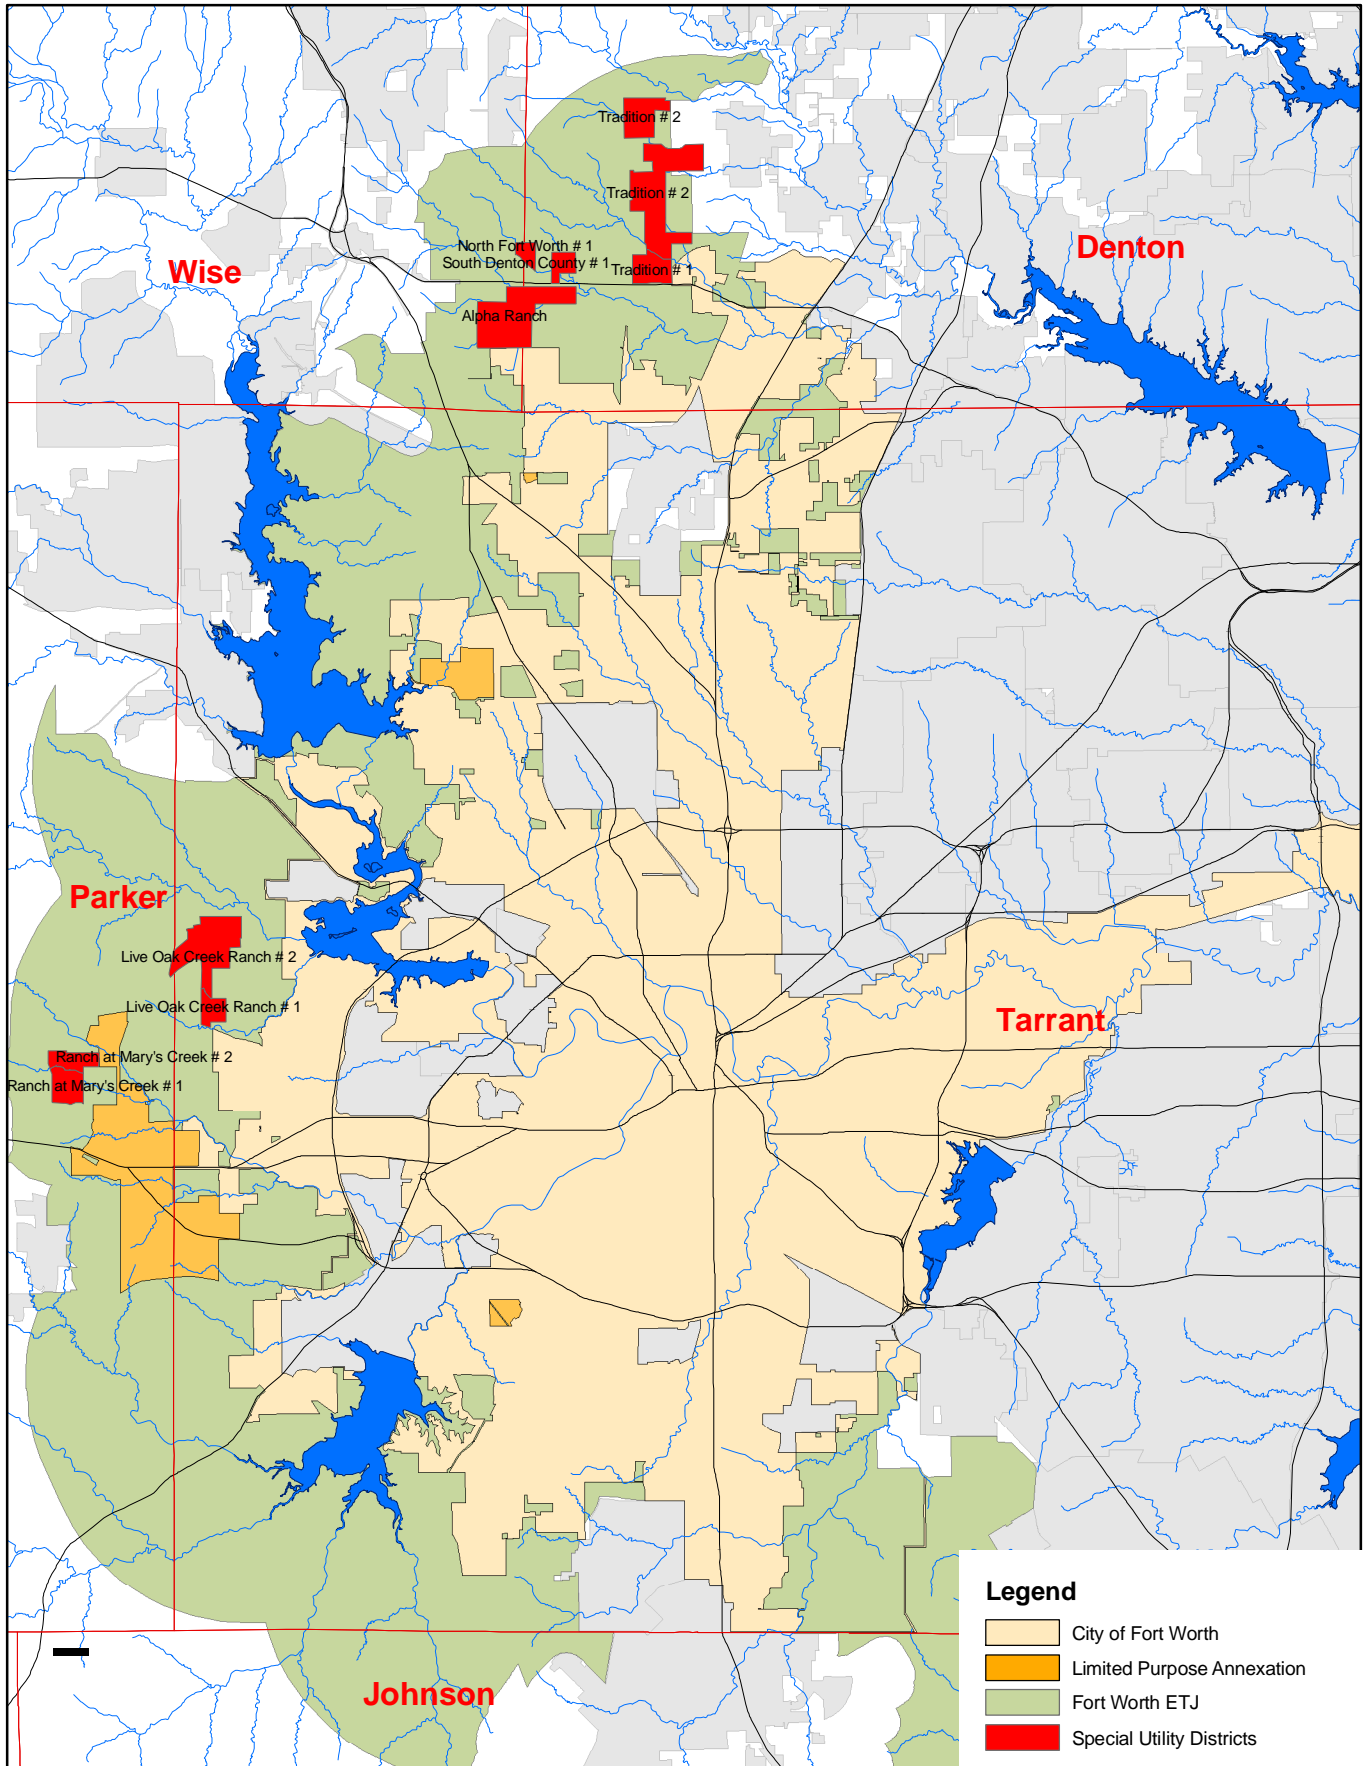

Special Utility Districts

Legend

-  City of Fort Worth
-  Limited Purpose Annexation
-  Fort Worth ETJ
-  Special Utility Districts

0 12,500 25,000 50,000 Feet