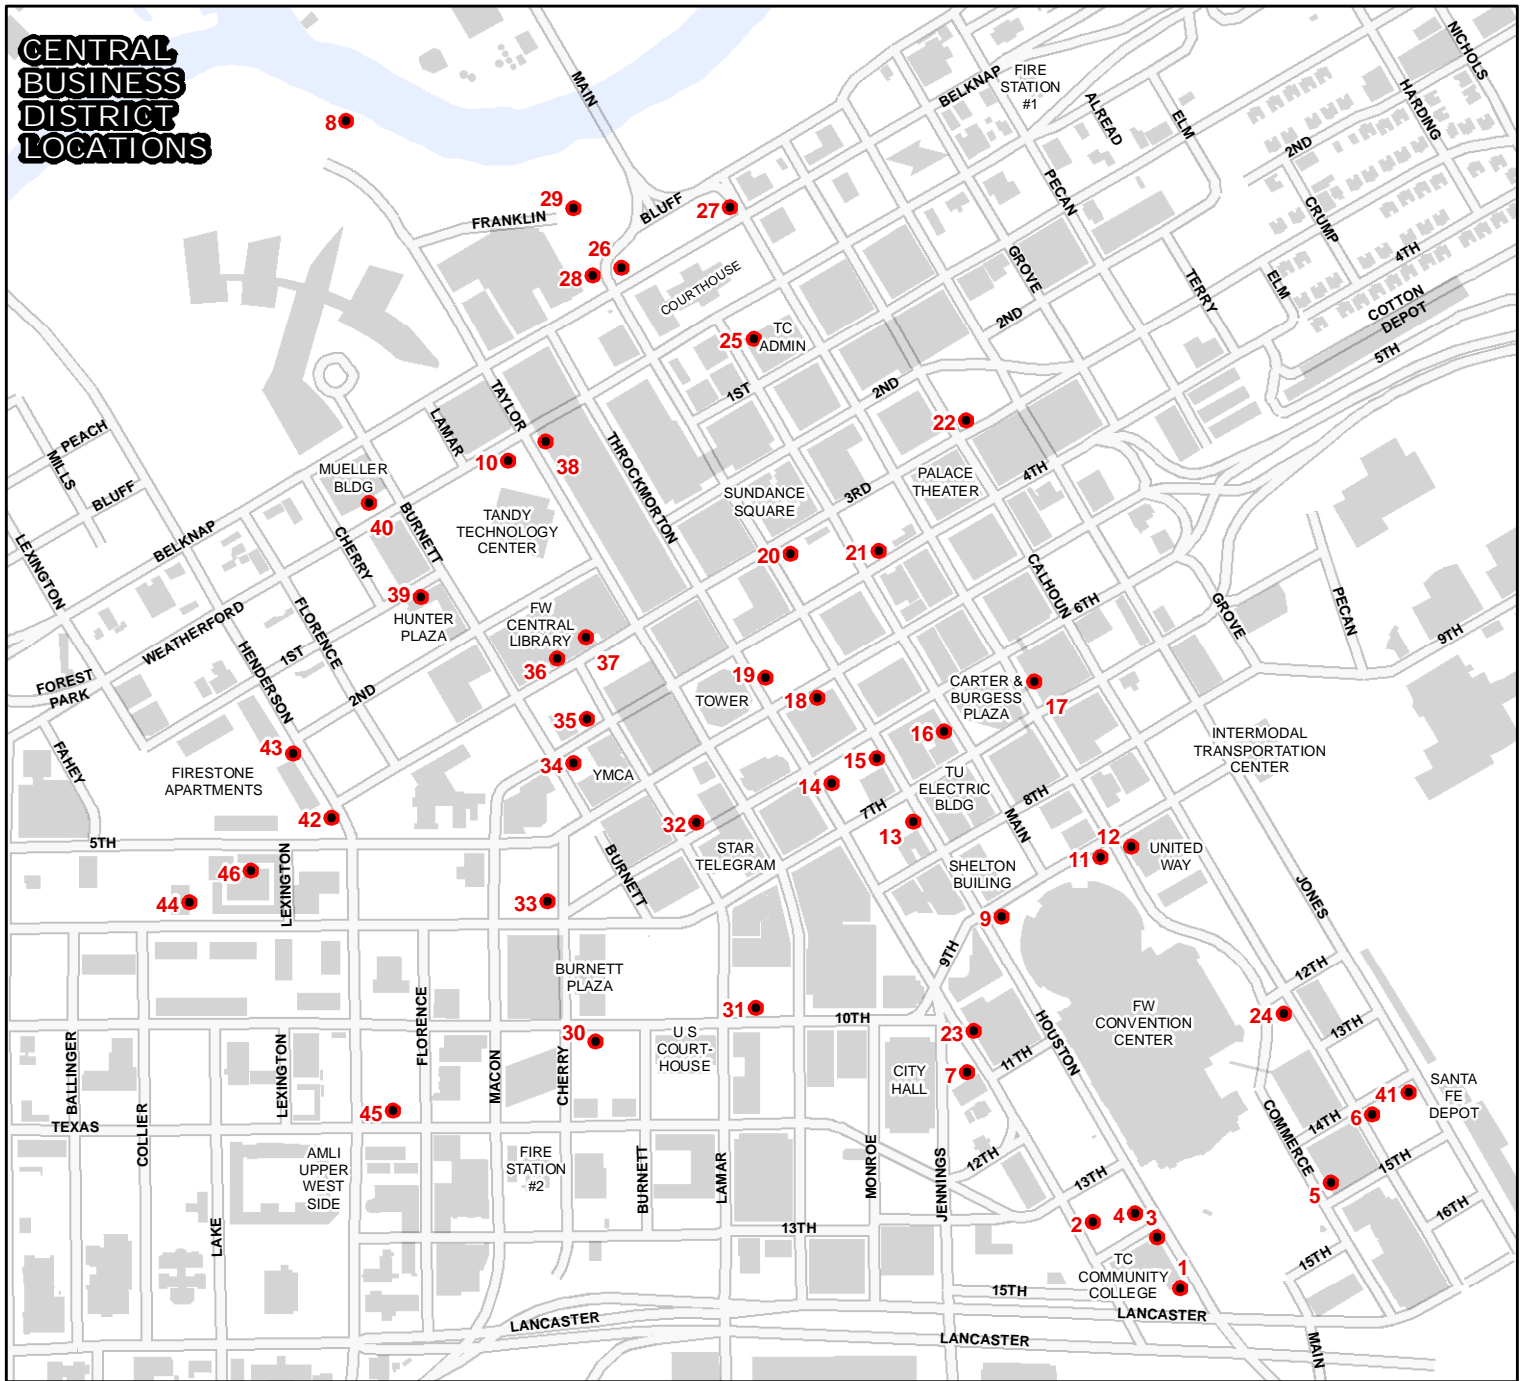

CENTRAL BUSINESS DISTRICT LOCATIONS

MAGNOLIA STREET LOCATIONS

FORT WORTH BIKE RACK MAP

Legend

- 50 Bike Rack Location