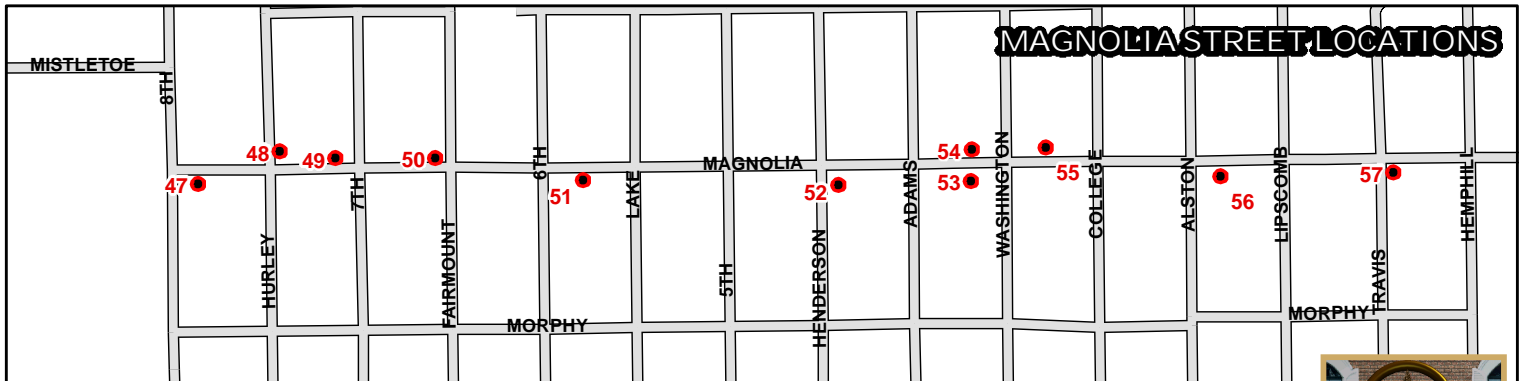

CENTRAL BUSINESS DISTRICT LOCATIONS

MAGNOLIA STREET LOCATIONS

FORT WORTH BIKE RACK MAP

Legend

- 50 Bike Rack Location