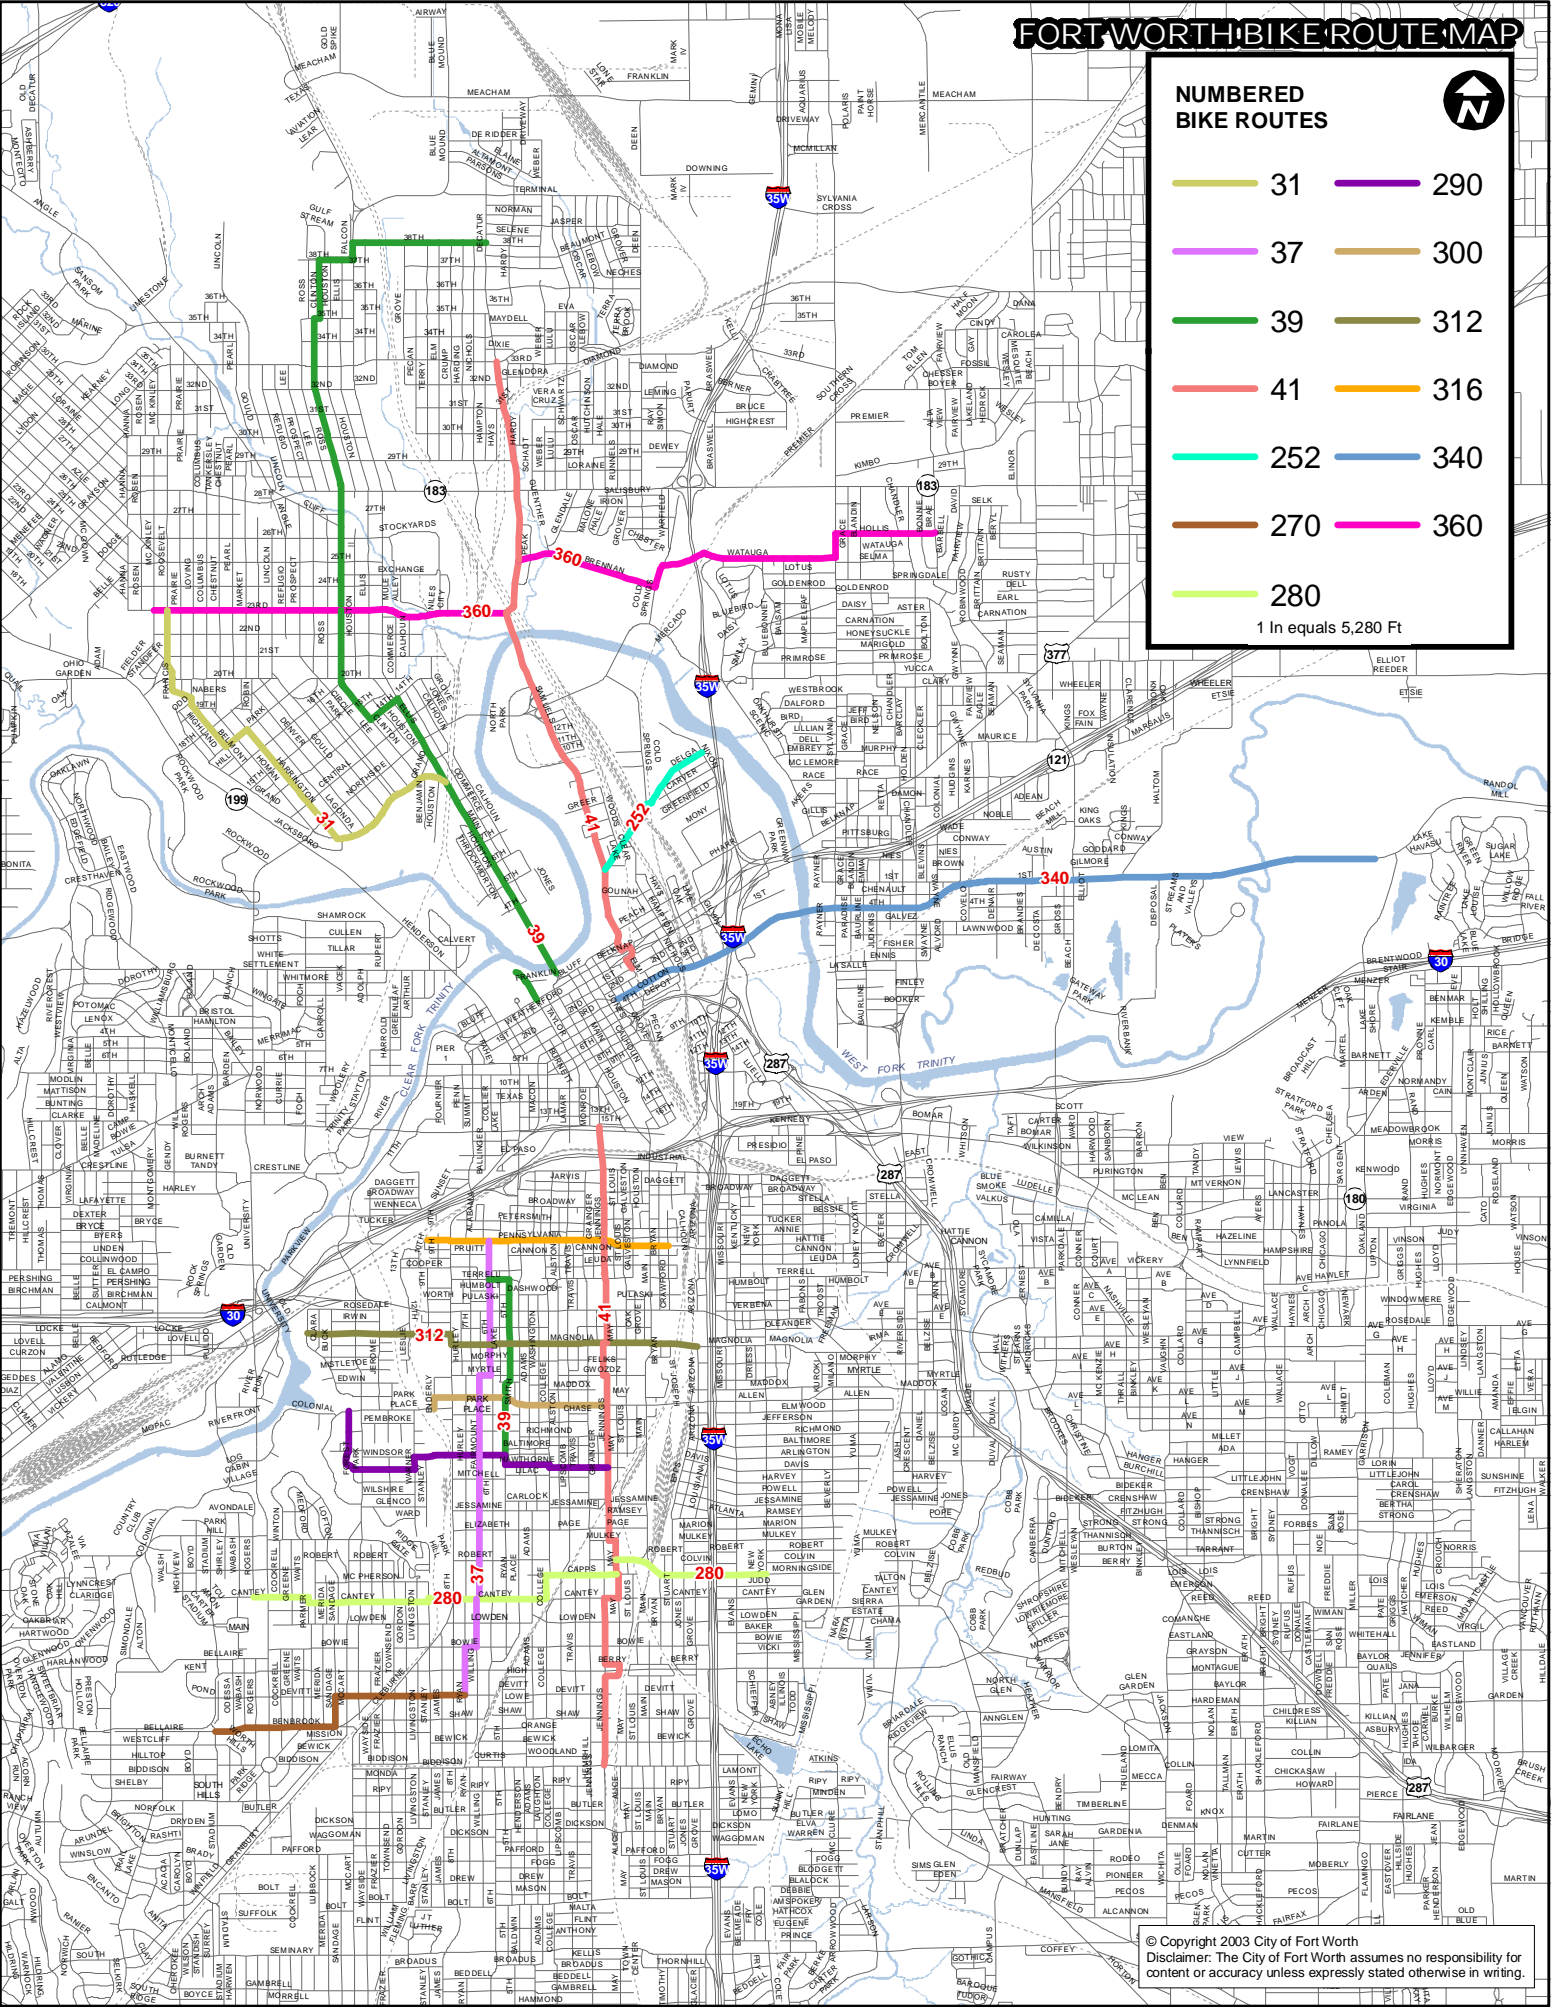

FORT WORTH BIKE ROUTE MAP

NUMBERED BIKE ROUTES

	31		290
	37		300
	39		312
	41		316
	252		340
	270		360
	280		

1 In equals 5,280 Ft

© Copyright 2003 City of Fort Worth
 Disclaimer: The City of Fort Worth assumes no responsibility for content or accuracy unless expressly stated otherwise in writing.