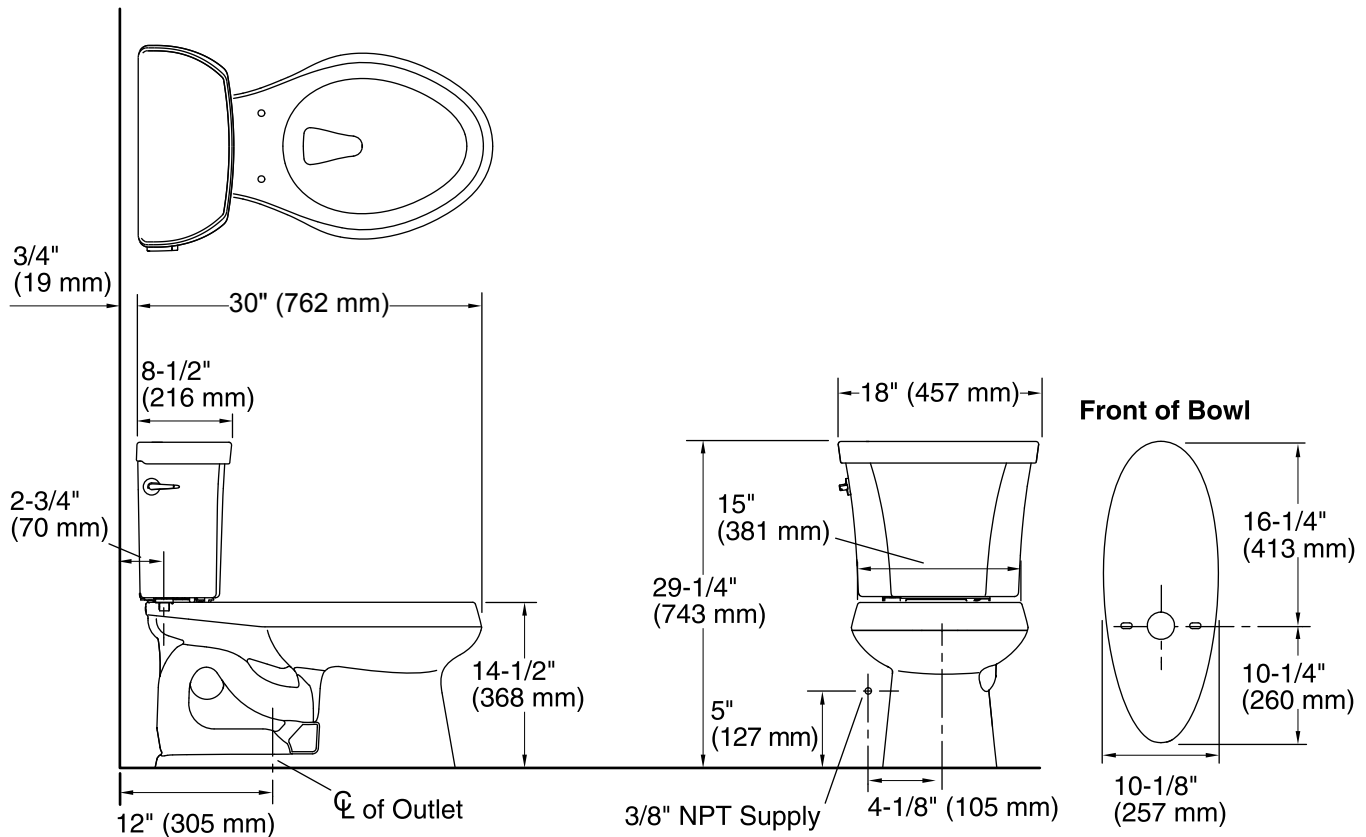

Features

- Two-piece toilet.
- Elongated bowl offers added room and comfort.
- Left-hand nested trip lever offers a choice of 1.1 or 1.6 gallons per flush (gpf).
- 2-1/8-inch glazed trapway.
- Coordinates with other products in the Wellworth collection.
- Combination consists of the the K-4198 bowl and the K-4458 tank.

Components

Product includes:

K-4198 Elongated Bowl
K-4458 Dual-Flush Tank

Additional included component/s: Bowl, Tank, Tank cover, Trip lever, and Bolt cap accessory pack.

Codes/Standards

ASME A112.19.2/CSA B45.1
EPA WaterSense®

Technical Information

All product dimensions are nominal.

Toilet type: Two-piece, Floor-mount

Waste Outlet: Floor

Bowl shape: Elongated front

Flush type: Class Five®

Trap passageway: 2-1/8" (54 mm)

Water Consumption

Full: 1.6 gpf (6 lpf)

Reduced: 1.1 gpf (4.3 lpf)

Water surface size: 11-1/4" x 8-1/4" (286 mm x 210 mm)

Rim to water surface: 5-1/4" (133 mm)

Rough-in: 12" (305 mm)

Seat-mounting holes: 5-1/2" (140 mm)

Notes