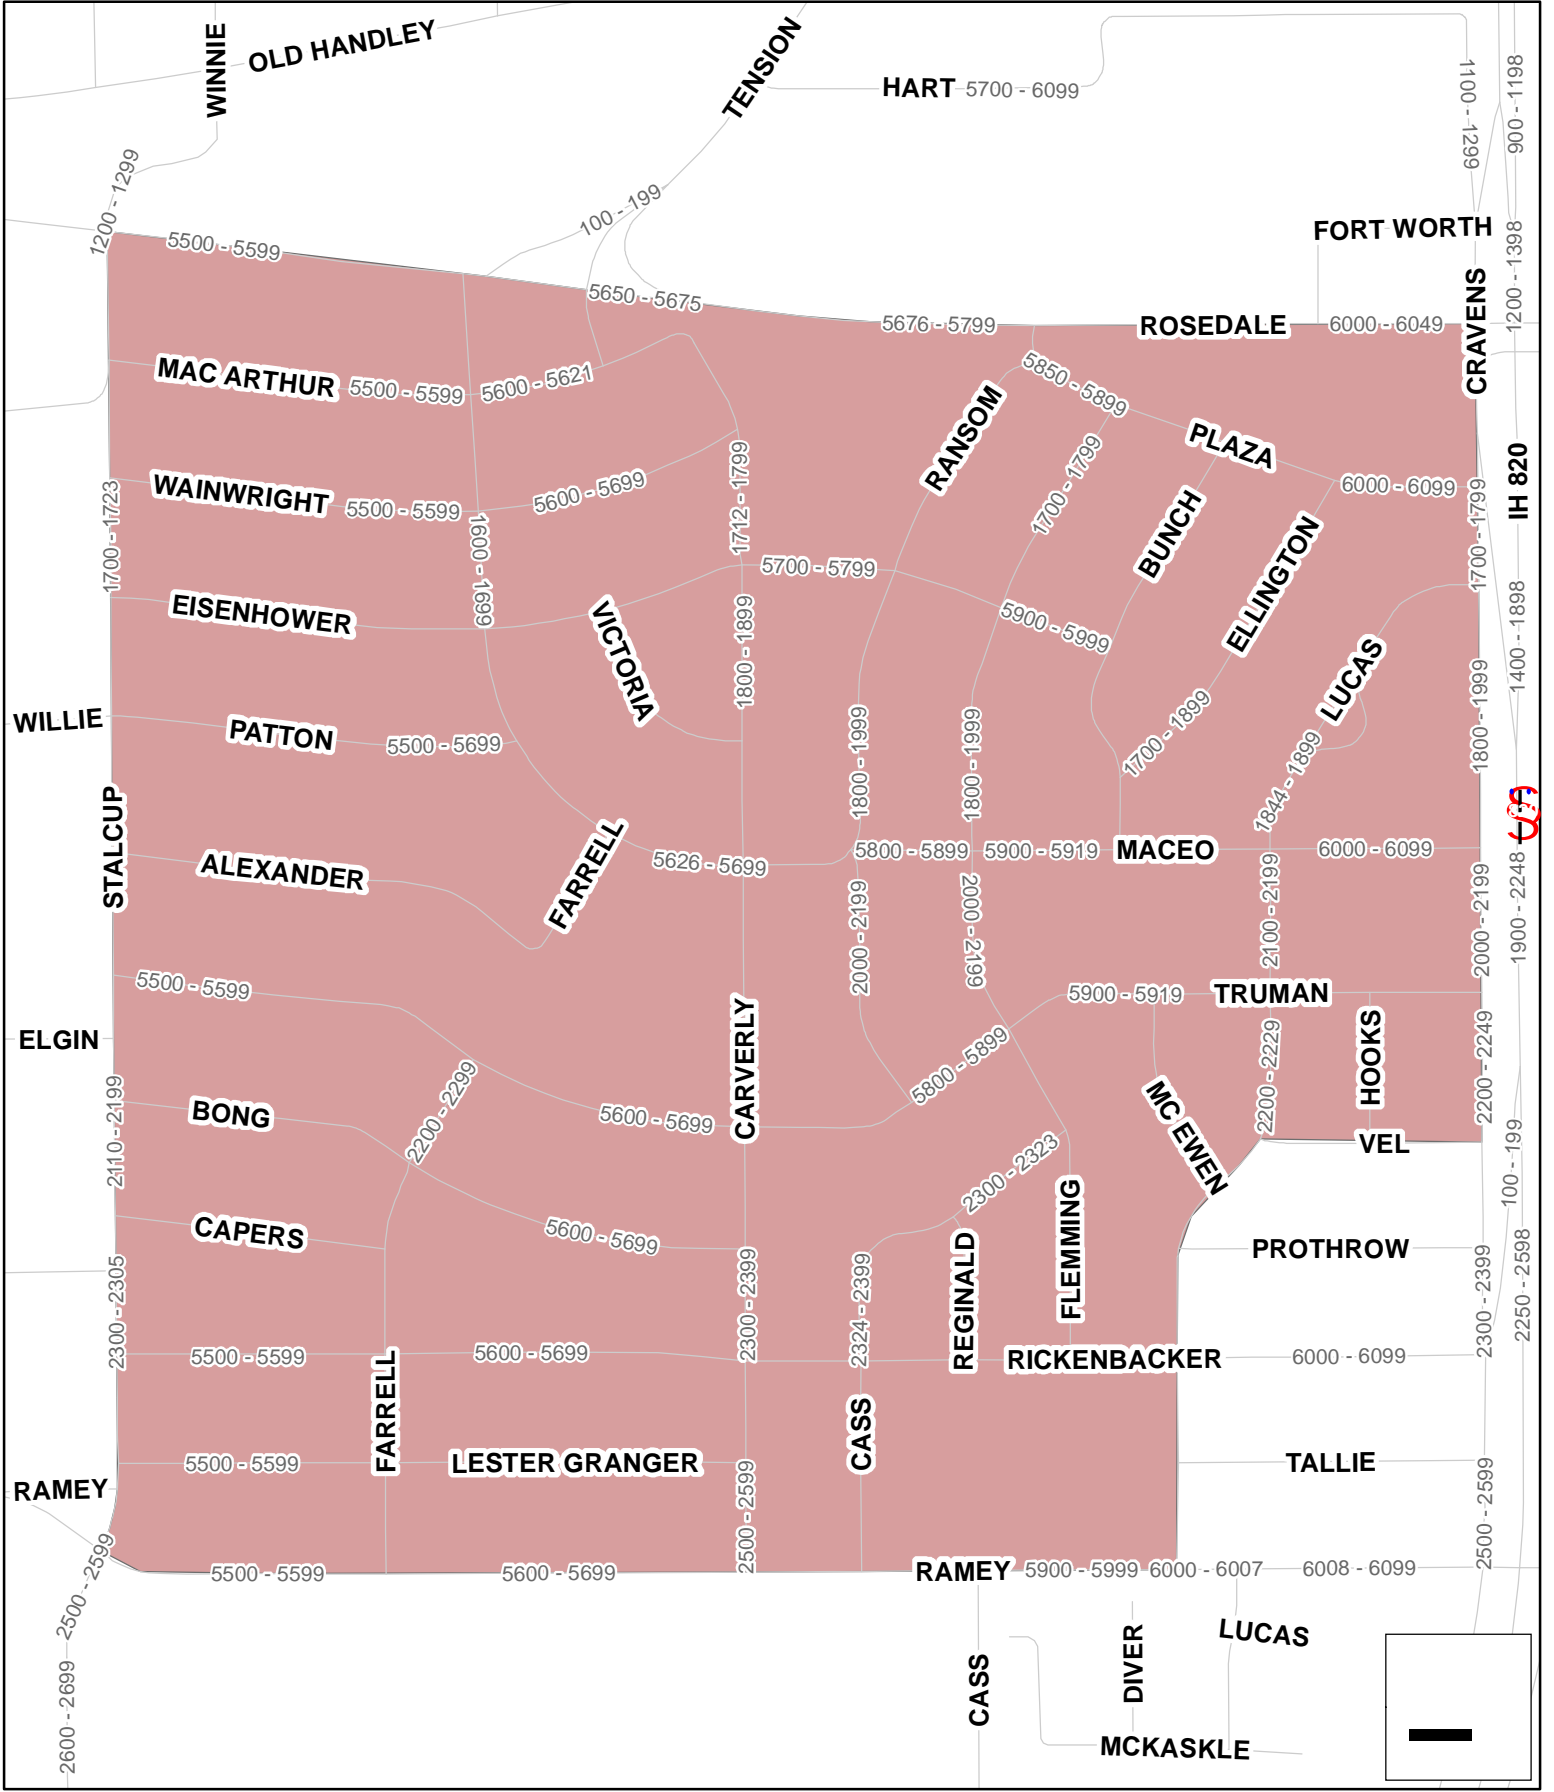

Carver Heights Local Historic District

 Historic Carver Heights

COPYRIGHT 2007 CITY OF FORT WORTH
UNAUTHORIZED REPRODUCTION IS A VIOLATION OF APPLICABLE LAWS.

THIS DATA IS TO BE USED FOR A GRAPHICAL REPRESENTATION ONLY.
THE ACCURACY IS NOT TO BE TAKEN / USED AS DATA PRODUCED FOR
ENGINEERING PURPOSES OR BY A REGISTERED PROFESSIONAL LAND
SURVEYOR. THE CITY OF FORT WORTH ASSUMES NO RESPONSIBILITY
FOR THE ACCURACY OF SAID DATA.