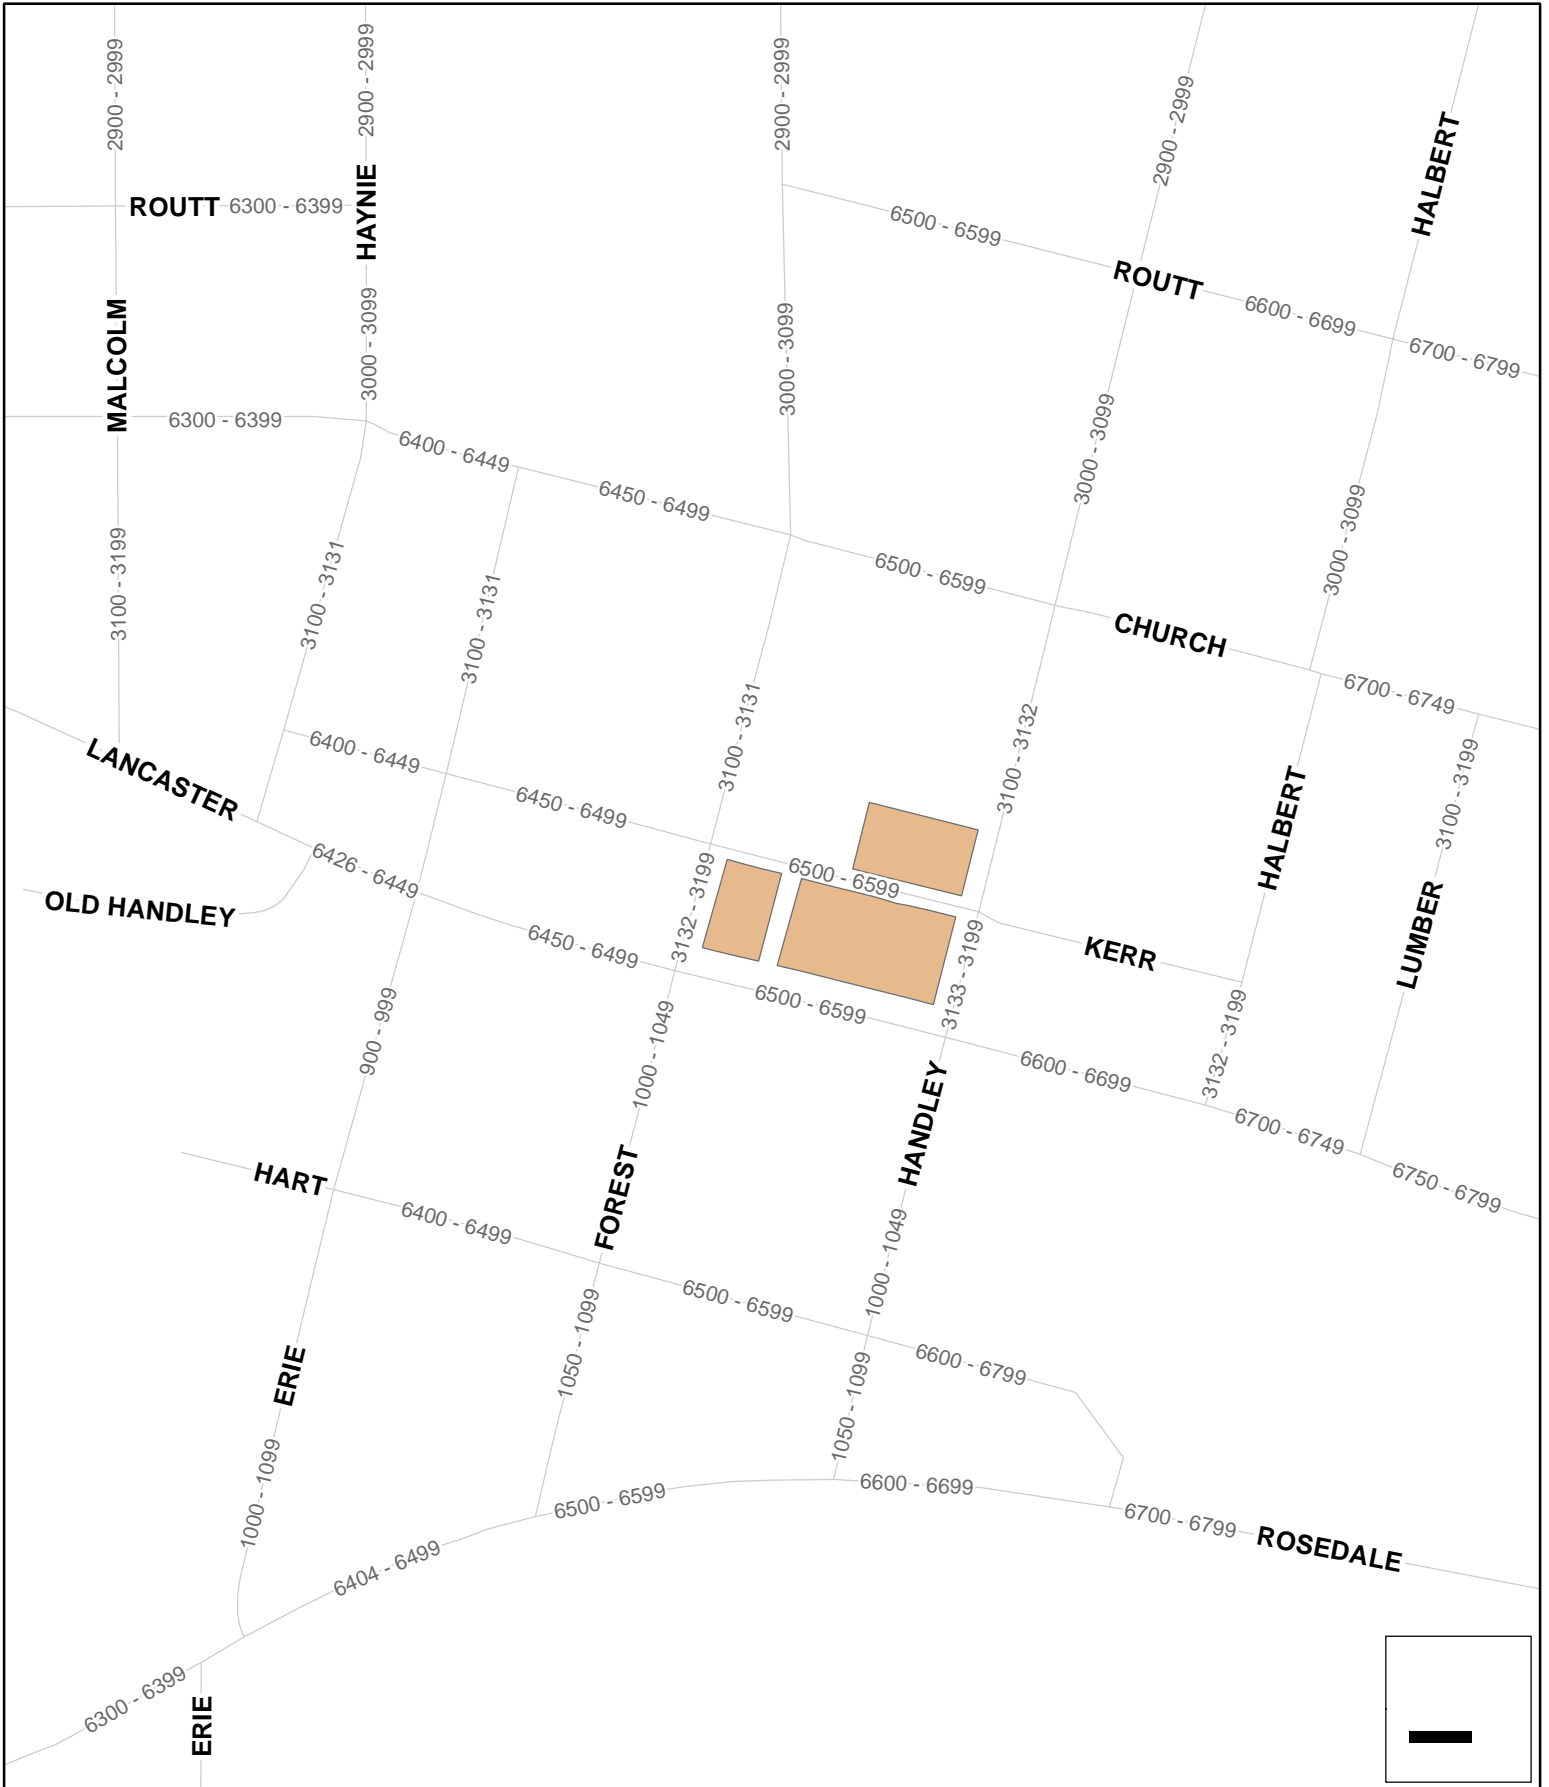

# Central Handley Local Historic District

Central Handley

COPYRIGHT 2007 CITY OF FORT WORTH  
UNAUTHORIZED REPRODUCTION IS A VIOLATION OF APPLICABLE LAWS.

THIS DATA IS TO BE USED FOR A GRAPHICAL REPRESENTATION ONLY.  
THE ACCURACY IS NOT TO BE TAKEN / USED AS DATA PRODUCED FOR  
ENGINEERING PURPOSES OR BY A REGISTERED PROFESSIONAL LAND  
SURVEYOR. THE CITY OF FORT WORTH ASSUMES NO RESPONSIBILITY  
FOR THE ACCURACY OF SAID DATA.