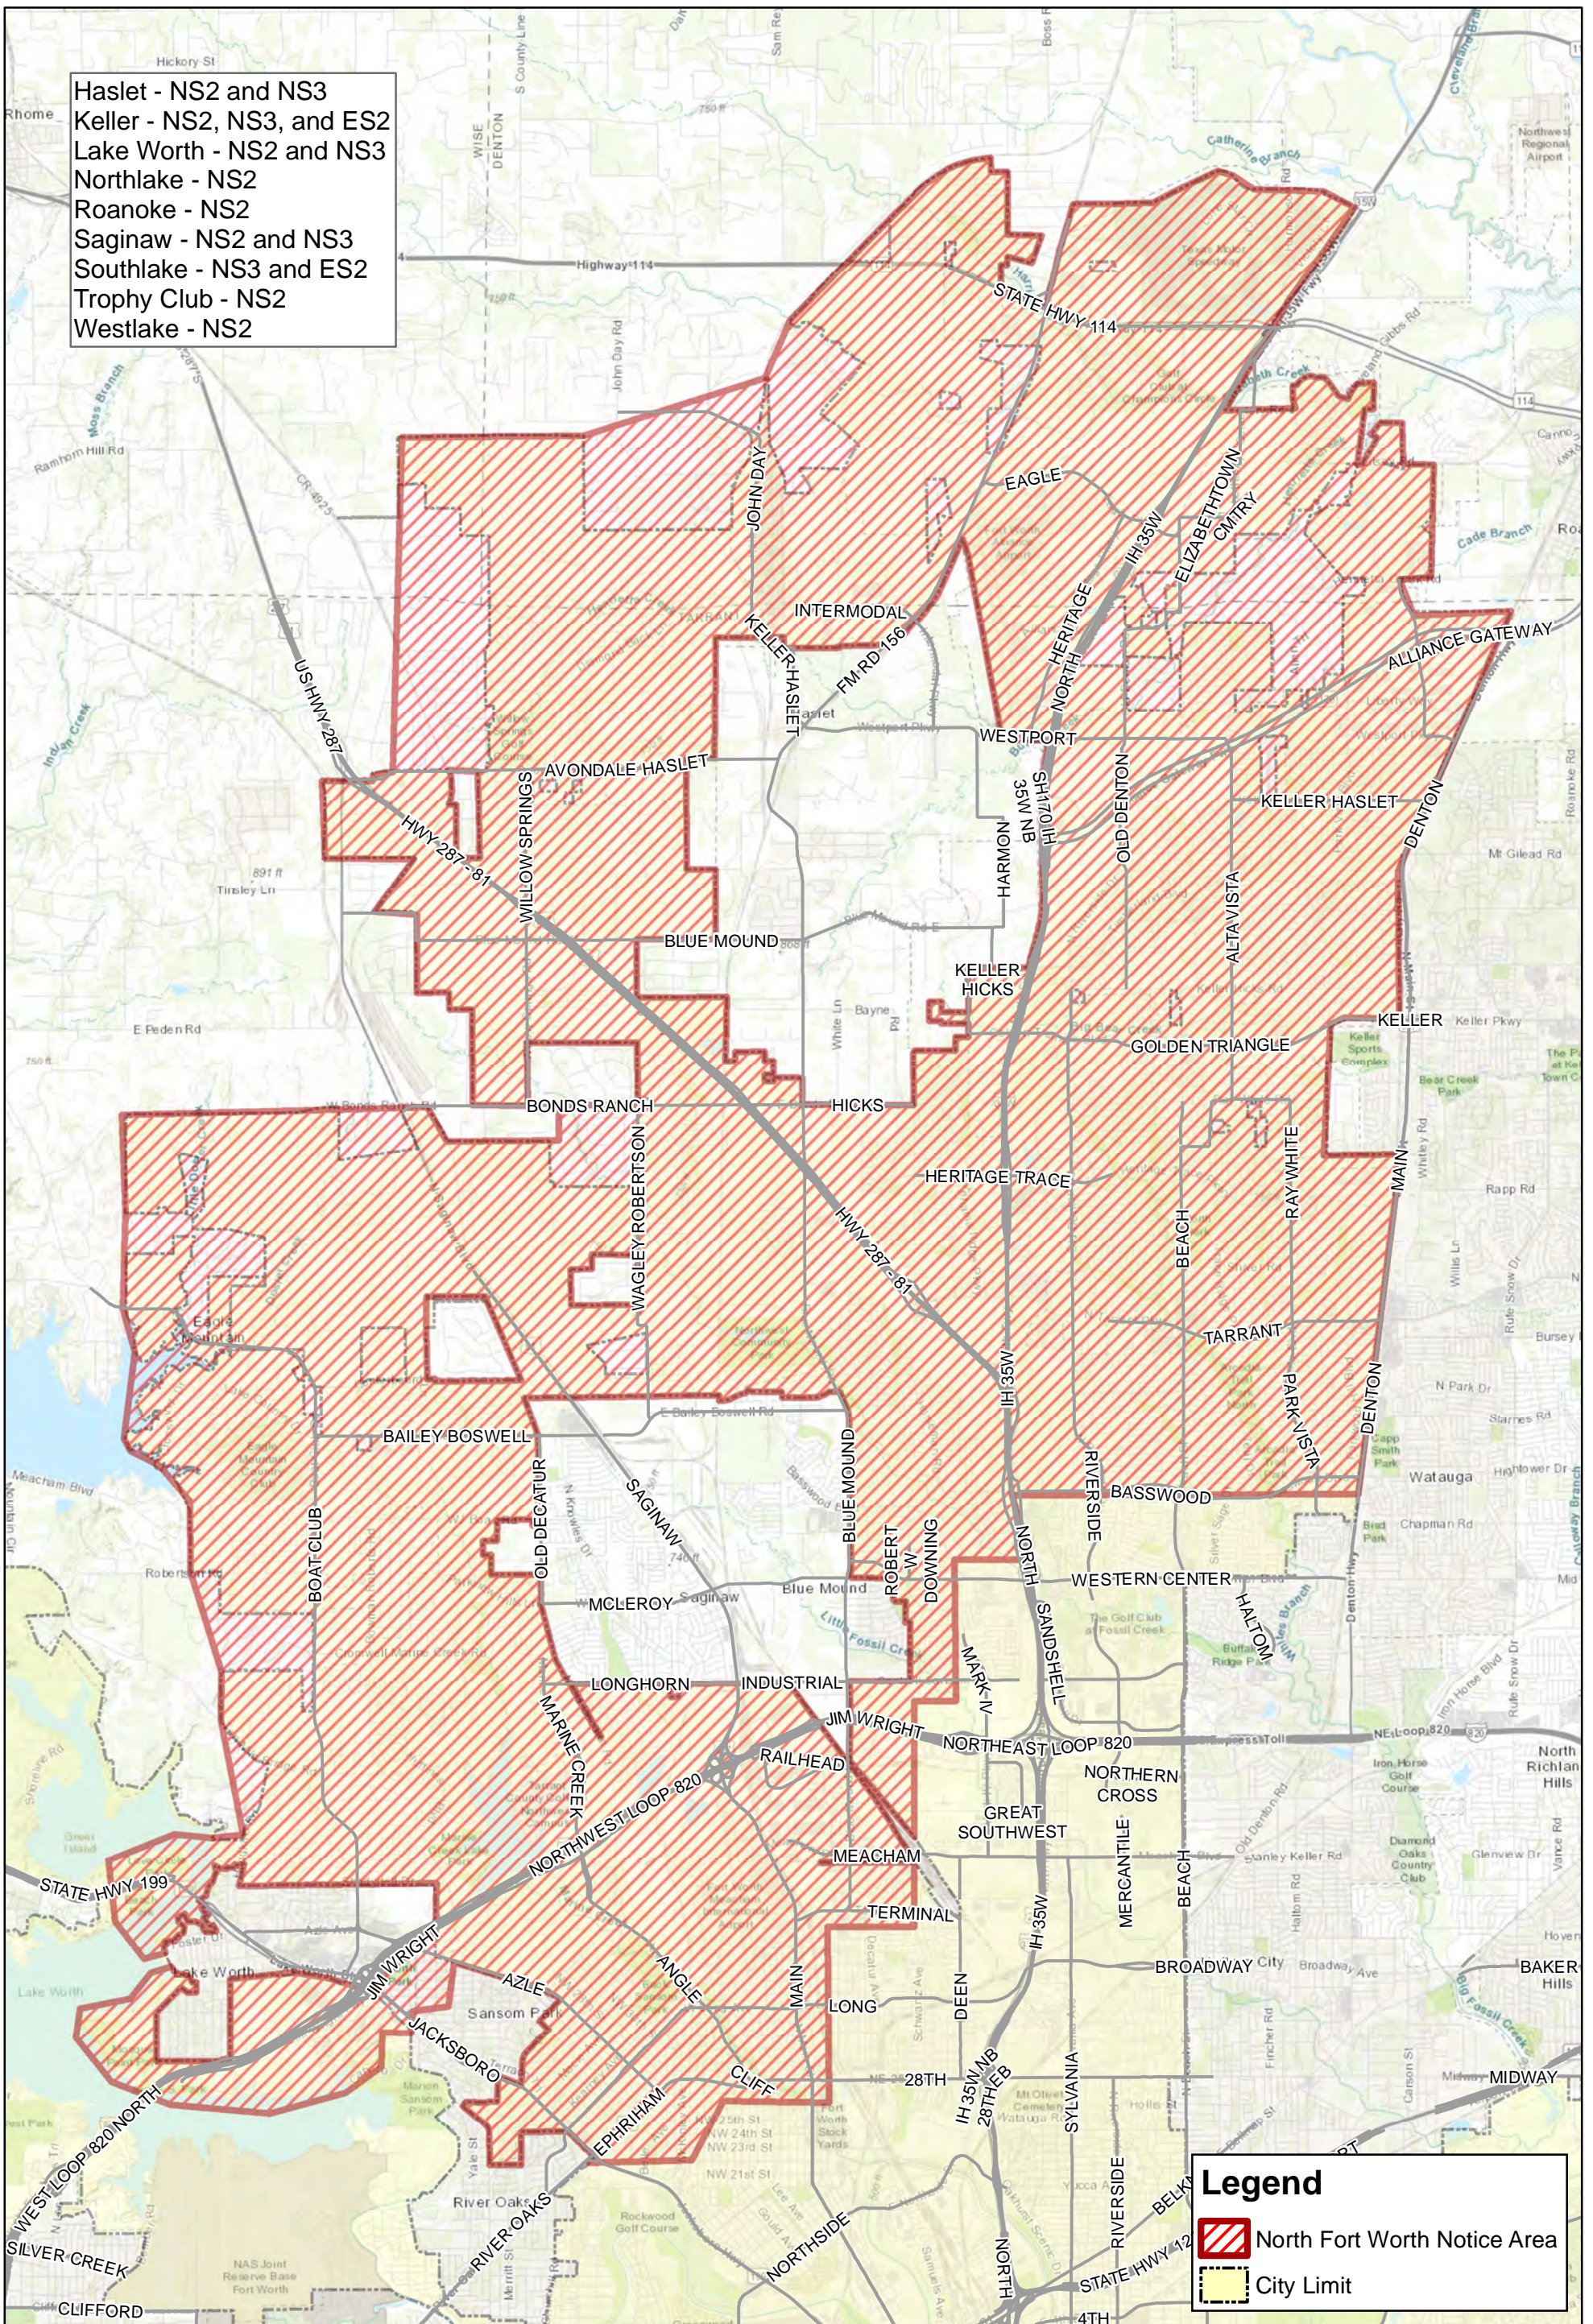

Haslet - NS2 and NS3
 Keller - NS2, NS3, and ES2
 Lake Worth - NS2 and NS3
 Northlake - NS2
 Roanoke - NS2
 Saginaw - NS2 and NS3
 Southlake - NS3 and ES2
 Trophy Club - NS2
 Westlake - NS2

2/16/2021

COPYRIGHT 2021 CITY OF FORT WORTH
 UNAUTHORIZED REPRODUCTION IS A VIOLATION OF APPLICABLE LAWS.

THIS DATA IS TO BE USED FOR A GRAPHICAL REPRESENTATION ONLY.
 THE ACCURACY IS NOT TO BE TAKEN / USED AS DATA PRODUCED FOR
 ENGINEERING PURPOSES OR BY A REGISTERED PROFESSIONAL LAND
 SURVEYOR. THE CITY OF FORT WORTH ASSUMES NO RESPONSIBILITY
 FOR THE ACCURACY OF SAID DATA.