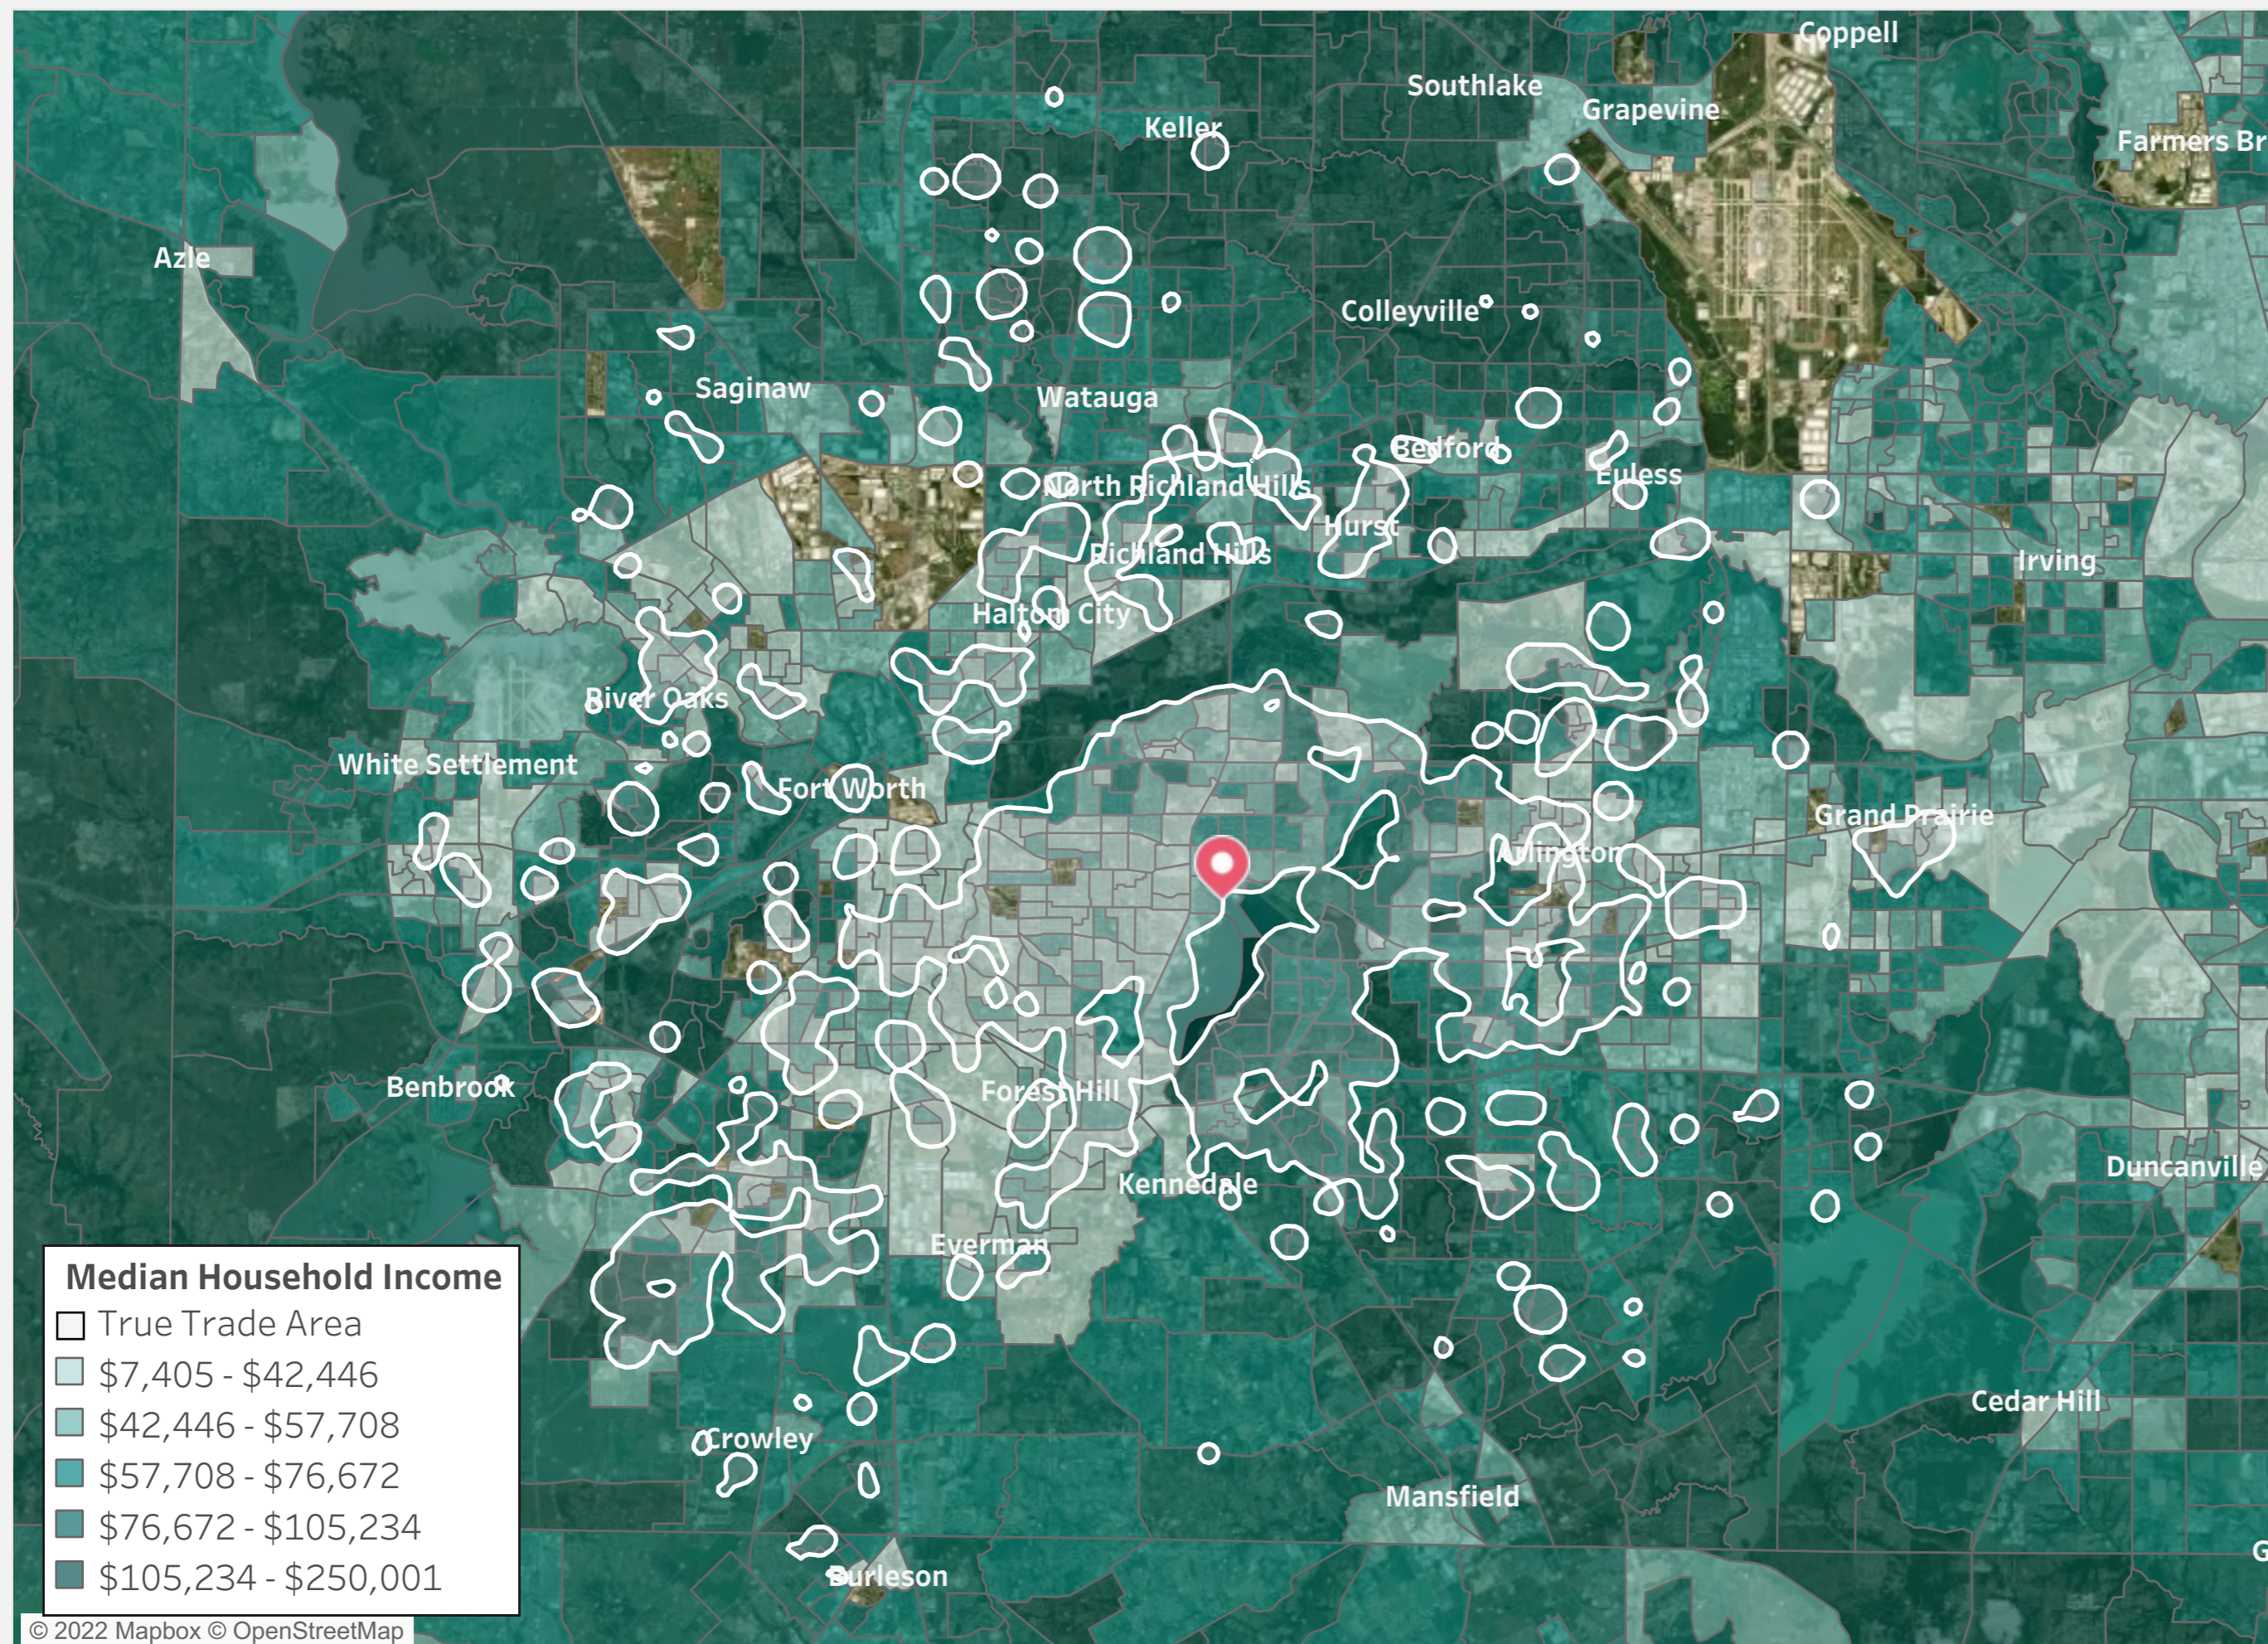

Historic Handley

6300 E Lancaster Ave, Fort Worth, TX, United States

2019 Visits
757.1K
↓ -9.6% (2018)

2020 Visits
582.7K
↓ -23.0% (2019)

2021 Visits
699.7K
↑ +20.1% (2020)

Last 12 Months (as of Oct 8, 2022)
612.9K

Key Insights

Total Population
729,389

of Households
255,830

Median Age
32

Income

Household Average Income
\$69,568

Household Median Income
\$53,208

Average Income per Person
\$25,693

*True Trade Area and Demographic data is based on 80% traffic volume and 15 mi radius.
*Demographic Data is aggregated at the Census Block Group and based on Census 2019 (ACS).