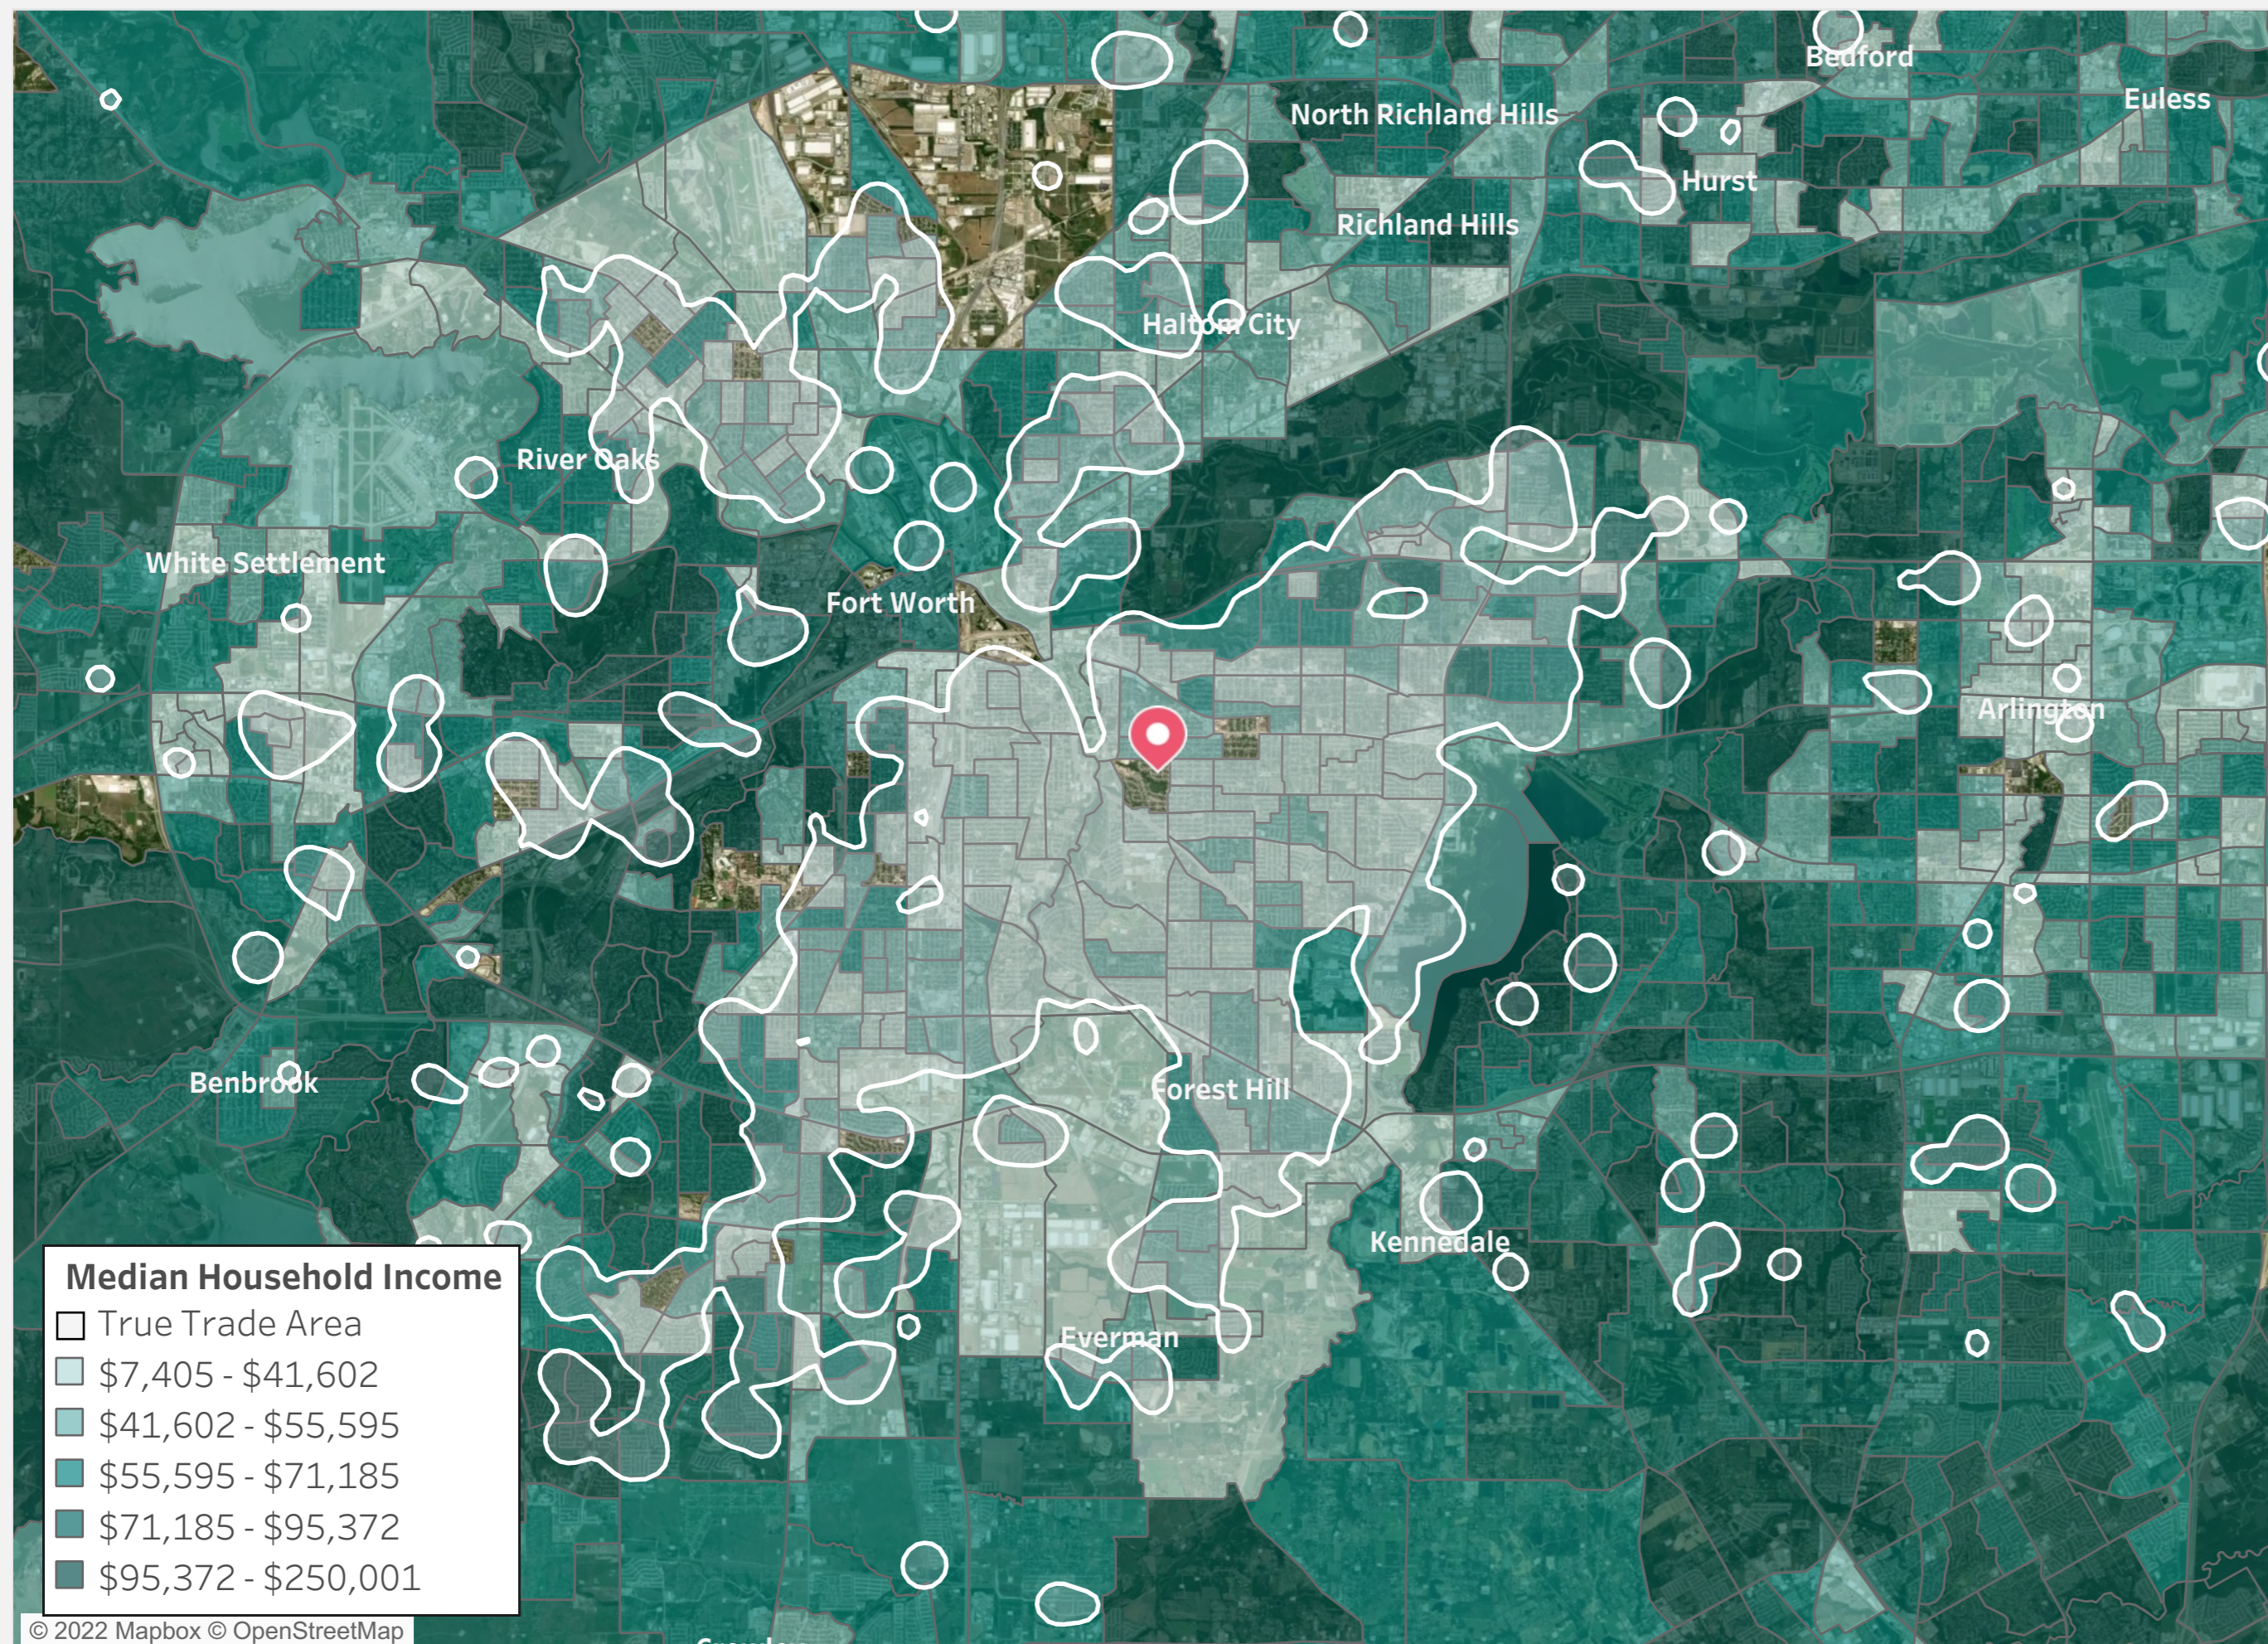

Polytechnic

1201 Wesleyan St, Fort Worth, TX, United States

2019 Visits
3.0M
↑ +5.1% (2018)

2020 Visits
2.3M
↓ -24.1% (2019)

2021 Visits
3.1M
↑ +34.3% (2020)

Last 12 Months (as of Oct 9, 2022)
3.4M

Key Insights

Total Population
435,194

of Households
143,123

Median Age
31

Income

Household Average Income
\$60,508

Household Median Income
\$46,813

Average Income per Person
\$21,214

*True Trade Area and Demographic data is based on 80% traffic volume and 15 mi radius.
*Demographic Data is aggregated at the Census Block Group and based on Census 2019 (ACS).