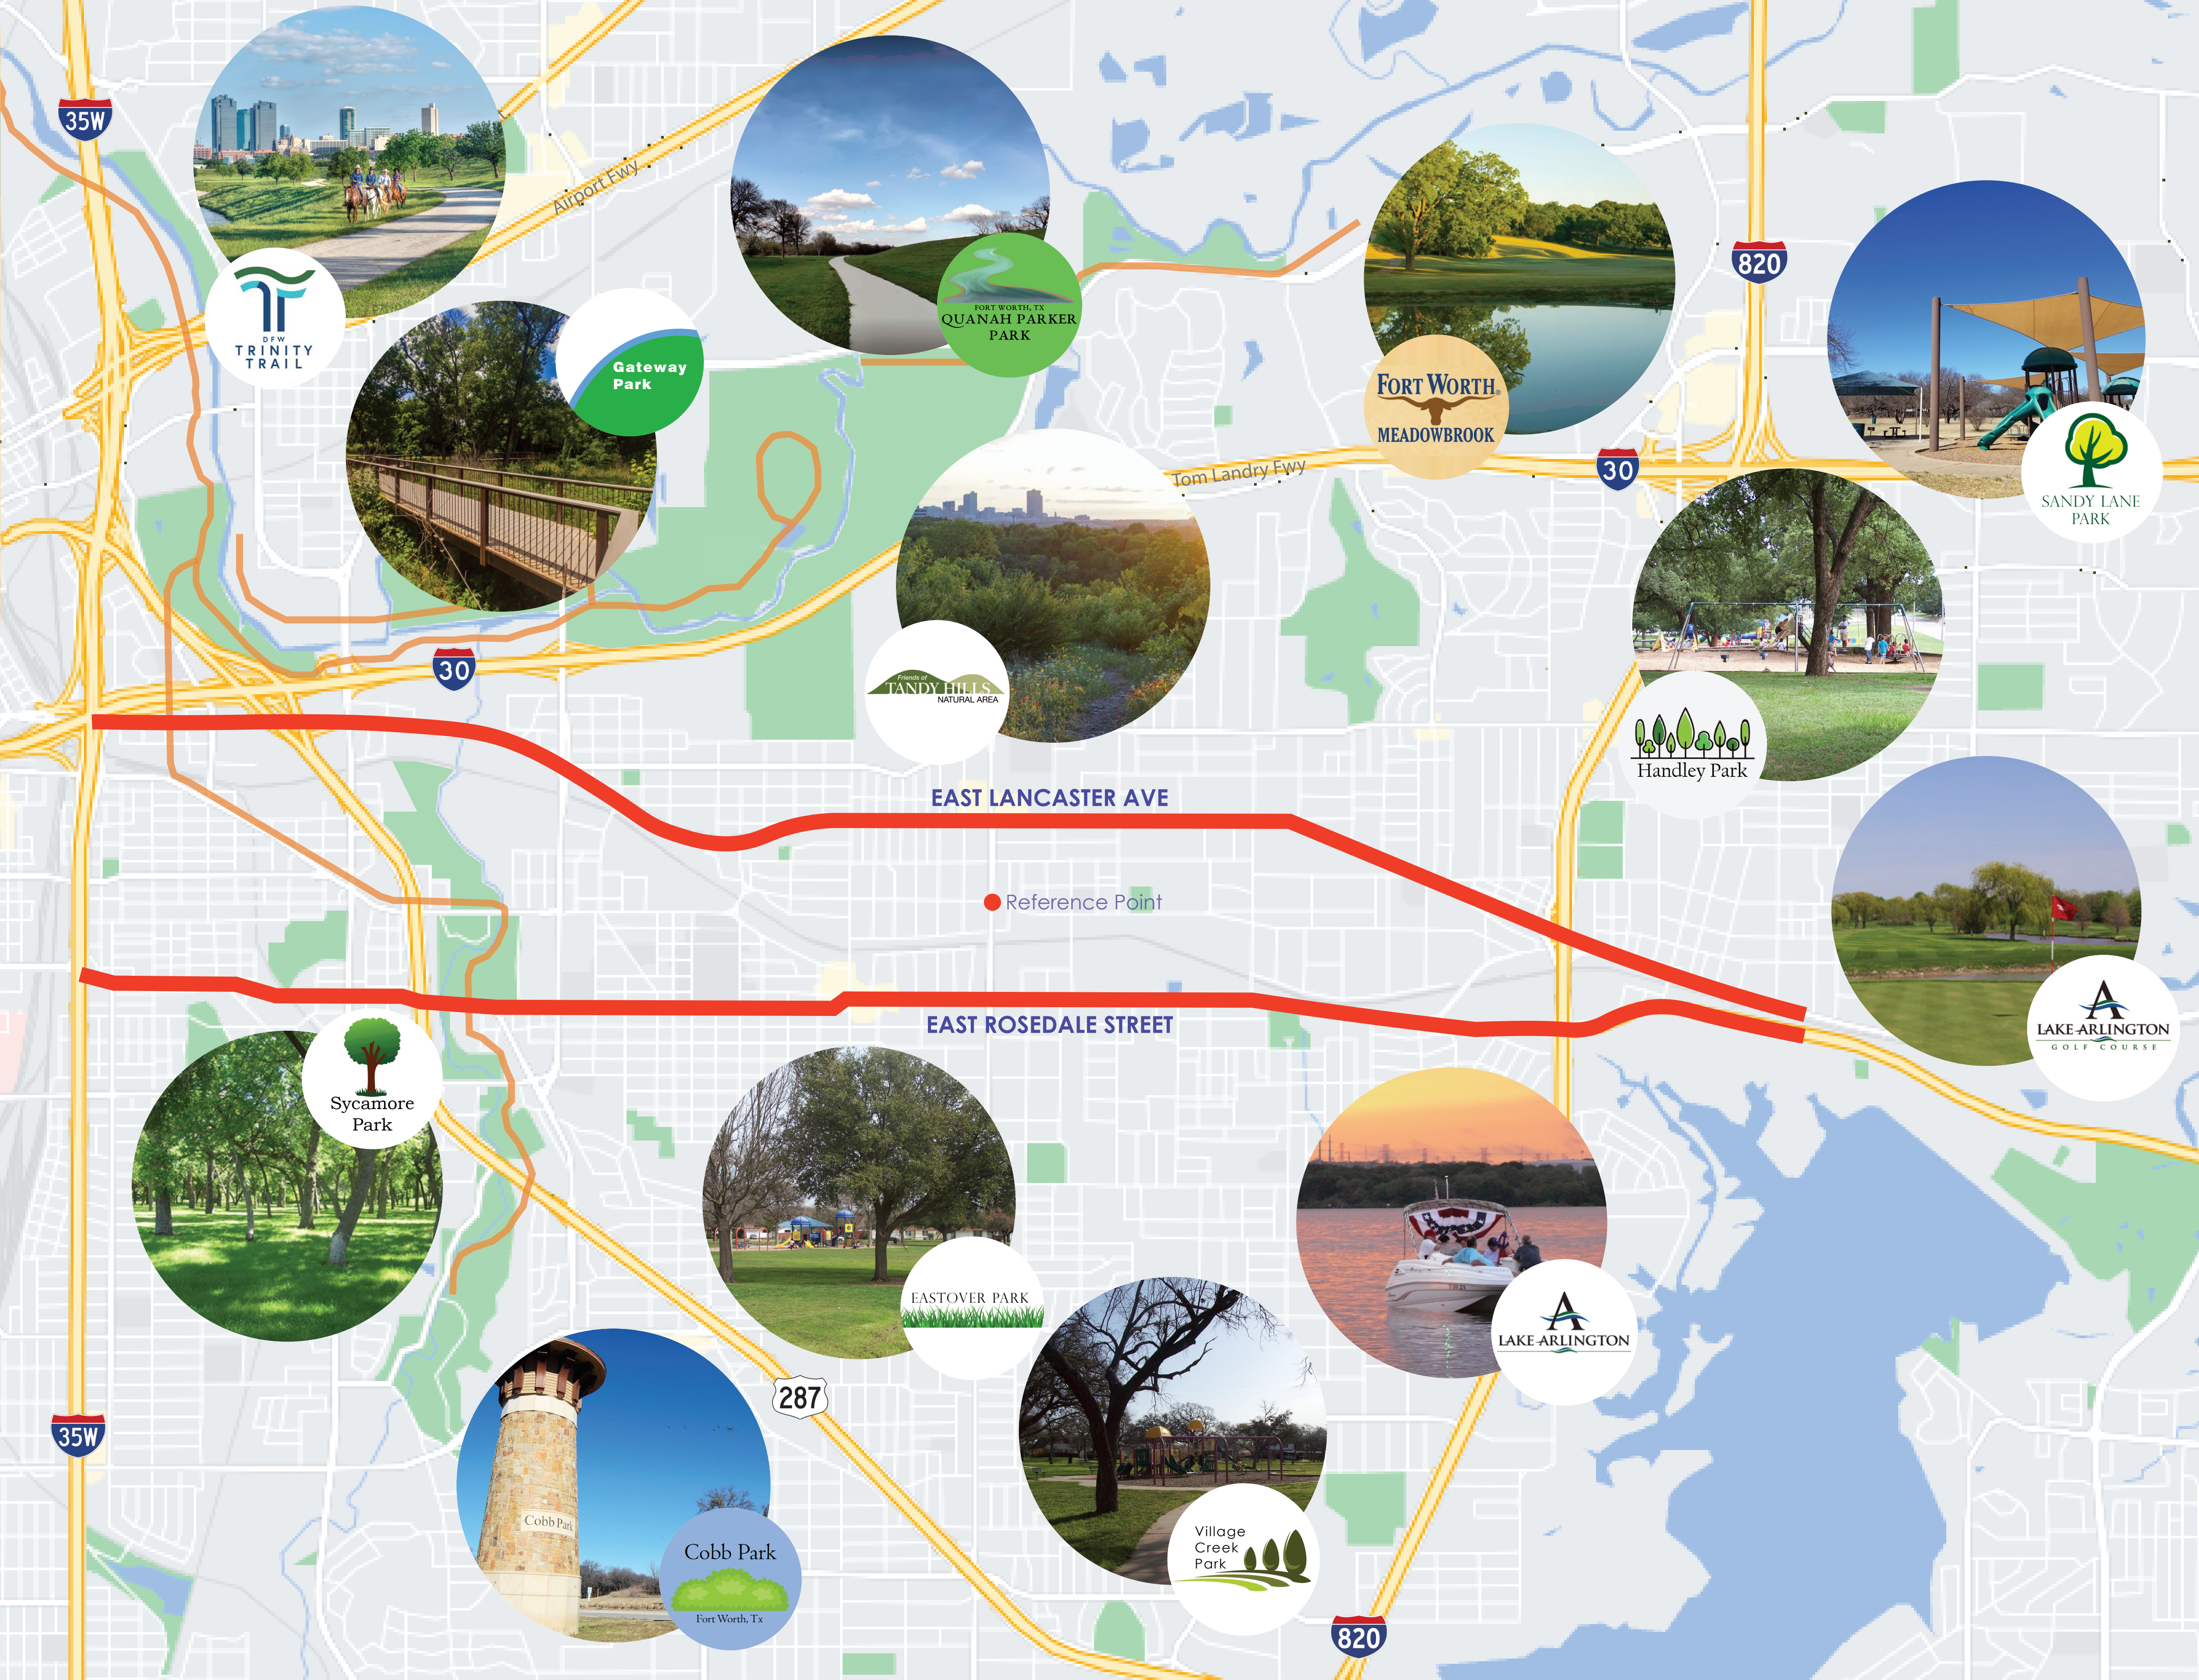

DISTANCE FROM LANCASTER + ROSEDALE CORRIDOR

Eastover Park	13.5 acres / 4 minutes
Tandy Hills	210 acres / 4 minutes
Fort Worth Trail System	118 acres / 6 minutes
Trinity River	710 acres / 6 minutes
Handley Park	15.5 acres / 7 minutes
Sycamore Park	154 acres / 7 minutes
Meadowbrook Golf Course	161.4 acres / 7 minutes
Gateway Park	791.5 acres / 7 minutes
Quanah Parker Park	7.9 acres / 8 minutes
Village Creek Park	24.3 acres / 8 minutes
Lake Arlington Golf Course	185 acres / 10 minutes
Cobb Park	224.8 acres / 10 minutes
Sandy Lane Park	28.7 acres / 11 minutes
Lake Arlington	1,926 miles / 11 minutes

“Where the city is outside your front door, and the woods are out your back door.”