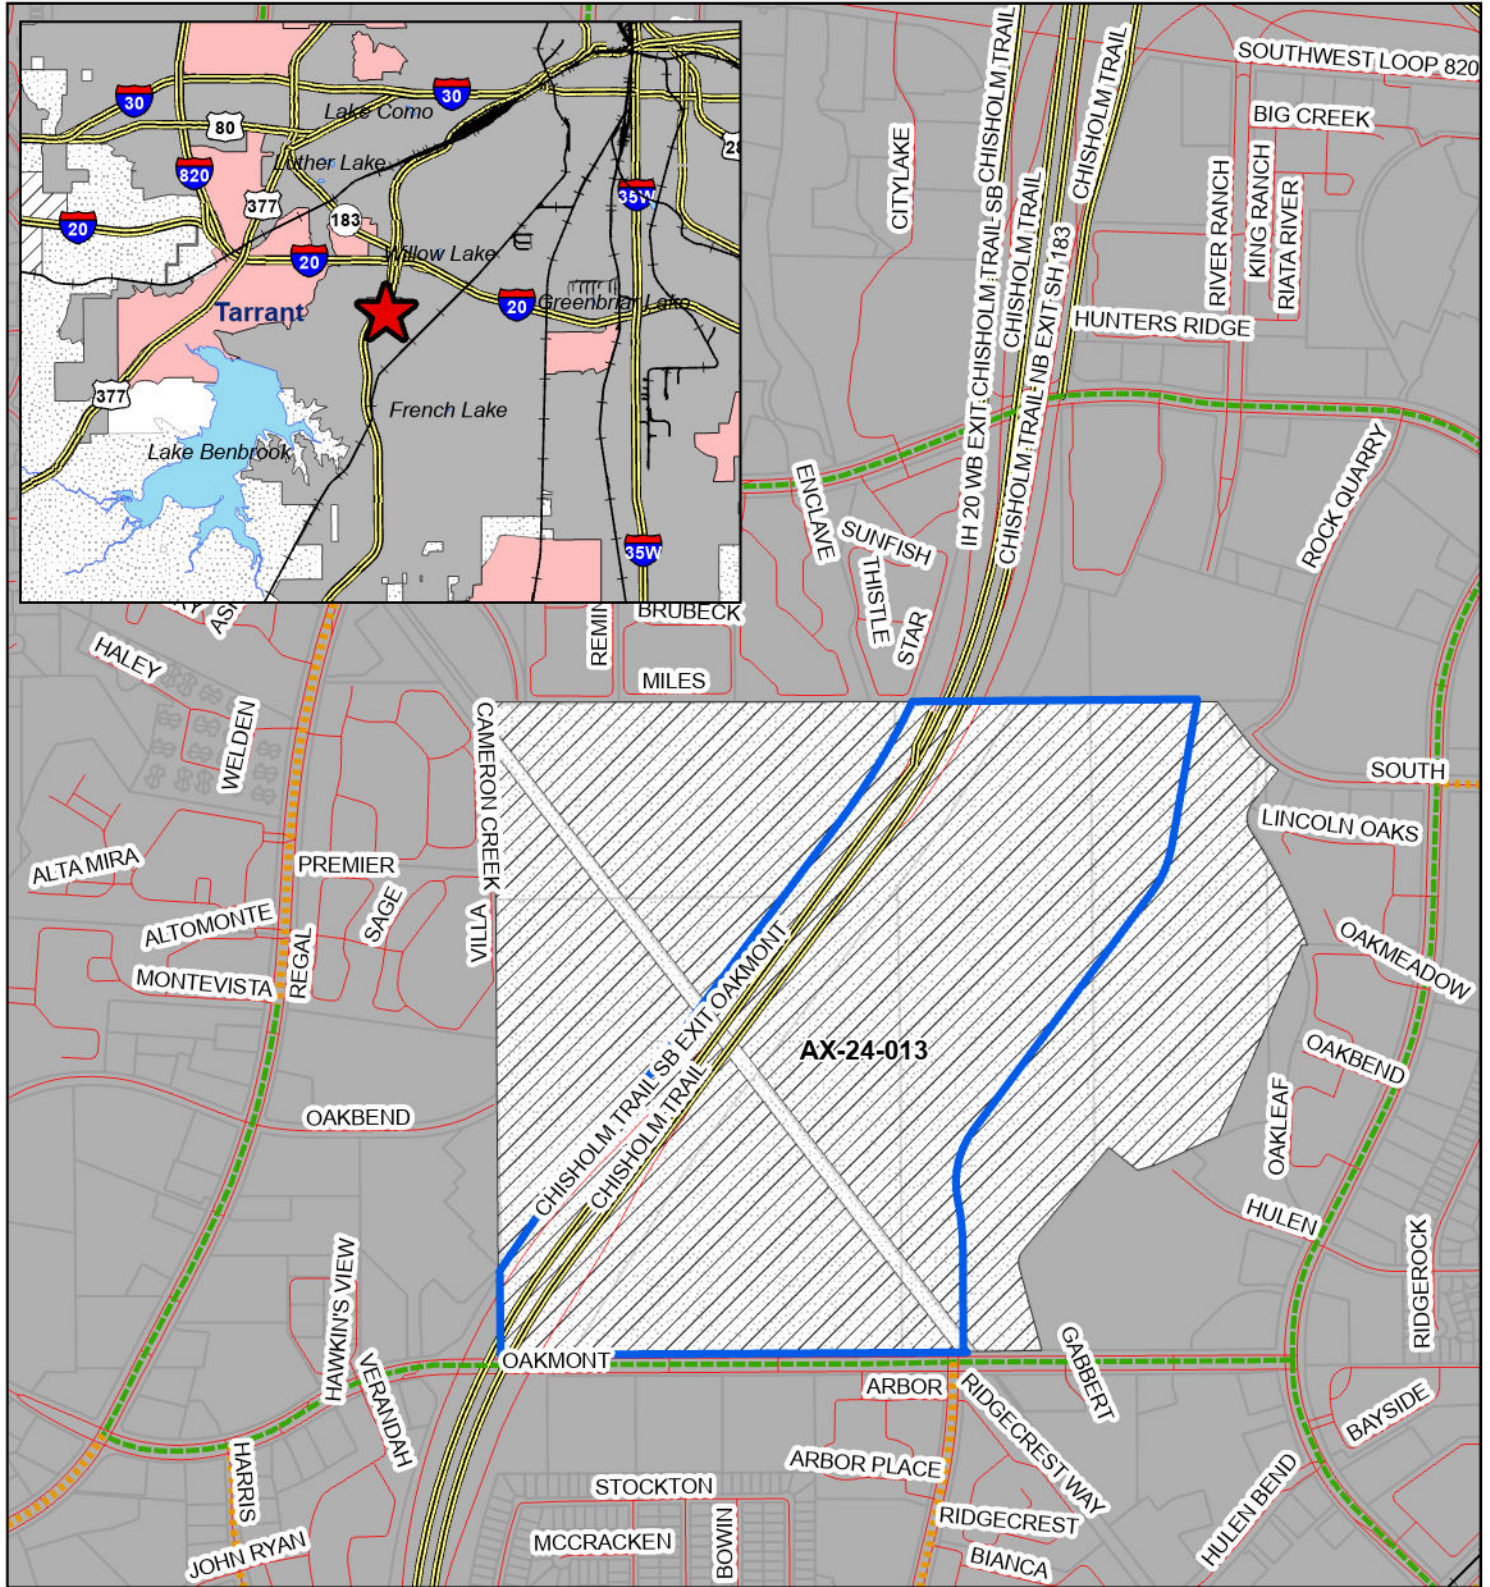

AX-24-013

Approximately 152.978 Acres Adjacent Council District 6

1:12,000

Development Services Department
12/05/2024

Fort Worth

- Full Purpose
- Limited Purpose
- Extraterritorial Jurisdiction
- County Boundaries
- Adjacent Cities
- Subject Property

COPYRIGHT 2024 CITY OF FORT WORTH UNAUTHORIZED REPRODUCTION IS A VIOLATION OF APPLICABLE LAWS. THIS DATA IS TO BE USED FOR A GRAPHICAL REPRESENTATION ONLY. THE ACCURACY IS NOT TO BE TAKEN / USED AS DATA PRODUCED FOR ENGINEERING PURPOSES OR BY A REGISTERED PROFESSIONAL LAND SURVEYOR. THE CITY OF FORT WORTH ASSUMES NO RESPONSIBILITY FOR THE ACCURACY OF SAID DATA.